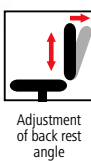

Accessories			
Standard arm rests		Ref.	757 333-1G
		€ / pair	52,90
Height adjustable arm rests		Ref.	731 556-1G
		€ / pair	72,90
Castors for hard floors, pack of 5		Ref.	731 557-1G
		€ / pack	14,49

With standard arm rests (accessories)

With standard arm rests (accessories)

Available colour combinations
 Easy care fabric cover in black, blue or charcoal.
 Frame in graphite black RAL 9011.

With standard arm rests (accessories)

- + Adjustable back rest angle**
The angle of the back rest can be individually set using a hand wheel.
- Standard seat**
Ergonomically shaped seat made of foam in a plastic shell.