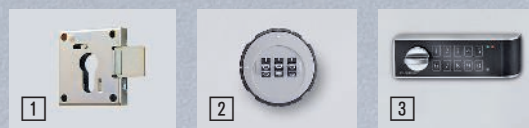

Number of hooks	Height x width x depth	Weight	Ref.	€
pcs.	mm	kg		
780	1300 x 730 x 250	59	922 196-2G	1.175,-
860	1300 x 730 x 250	59,5	574 198-2G	1.245,-
940	1300 x 730 x 250	60	574 201-2G	1.295,-
1020	1300 x 730 x 250	60,5	574 228-2G	1.345,-
1170	1300 x 730 x 250	61,5	574 236-2G	1.475,-
Options available at extra cost				
1	Fittings for half cylinder profile lock		506 545-2G	35,90
2	Cylinder combination lock		615 834-2G	57,90
3	Electronic lock, with 1 master code and up to 9 user codes		113 384-2G	159,-

Key tabs	Colour	blue	red	black	yellow	green
1 - 9 packs Pack of 10 pcs.	Ref.	748 296-2G	748 297-2G	748 298-2G	748 299-2G	748 300-2G
	€ / pack	1,69	1,69	1,69	1,69	1,69
10+ packs Pack of 10 pcs.	Ref.	748 301-2G	748 302-2G	748 303-2G	748 304-2G	748 305-2G
	€ / pack	1,19	1,19	1,19	1,19	1,19