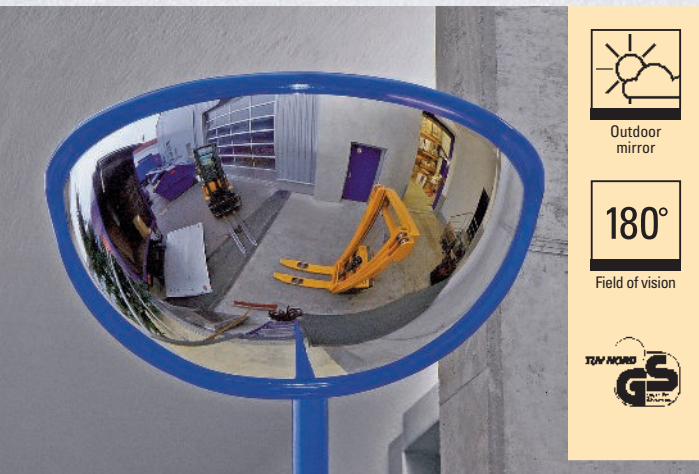

1

2

Wide angle mirrors

Made of robust, impact resistant acrylic glass for outdoor and indoor use

- Excellent optical quality, distortion free
- Extremely effective wide angle view

Includes universal bracket for wall mounting and posts, Ø 50 – 80 mm.

The plastic housing is corrosion free, UV and weather resistant.

Wall mounting bracket as accessory
The mirror can also be mounted on vertical surfaces with a wall mounting bracket.

Height x width x depth	mm	320 x 620 x 300	420 x 820 x 330
Ref. €		919 418-2G 379,-	919 419-2G 479,-
Accessories			
Wall mounting bracket	Ref. €	927 170-2G 89,90	927 170-2G 89,90

BLUE =
14 working days