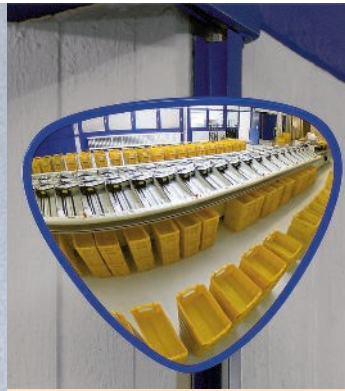

Observation mirror

Made of impact resistant acrylic glass

- Ideal as a rear view mirror for forklifts and other construction vehicles or for narrow traffic routes
- Highly effective wide angle effect ensures a good view

Rubber edged frame, closed rear side. Flexible bracket for individual adjustment of angle of inclination.

Height x width x depth
130 x 250 x 70 mm.

Indoor mirror

180°
Field of vision

Ref. 859 079-2G

€ 125,-

Security mirror

For monitoring and checking smaller areas, conveyor belts, machines and checkout queues

Convex, triangular acrylic glass mirror.

Vice mounting bracket with flexible neck. Effortless attachment without tools or drilling.

Indoor mirror

Round mirrors

Made of impact resistant and shatterproof acrylic glass for indoor use

- Ideal for monitoring production lines, sales and storage areas
- Protective coating on rear side of mirror
- Lightweight design
- Virtually distortion free reflected image