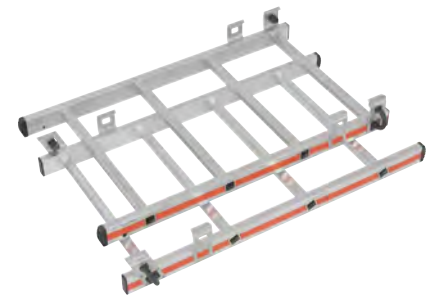

## 1 – 5 | Aluminium step ladders

- With large platform
- Practical storage tray for small parts and tools
- Hand rail on both sides

Ladder type: step ladder. Access: single sided. Access type: steps. Frame material: aluminium. Material of treads: aluminium with non-slip ribbed surface. Step depth: 80 mm. Platform width: 400 mm. Platform depth: 400 mm. Feature: folding. Max. load: 150 kg. Ladder fittings: safety bar.

Supplied with hand rails – easy self-assembly.

		1	2	3	4	5
<b>Steps incl. platform</b>	<b>pcs.</b>	4	5	6	8	10
Platform height	mm	1030	1290	1550	2070	2590
	Ref.	707 194 6G	707 195 6G	589 012 6G	589 020 6G	589 039 6G
	€	429.00	459.00	469.00	499.00	619.00

## 6 – 14 | Aluminium mobile safety steps

- With safety rail on back
- Support arms for greater stability (from 4 rungs)
- Compact transport dimensions for changing work sites

Frame material: aluminium. Platform width: 425 mm. Platform depth: 600 mm. Access: single sided. Access type: rungs. Rungs material: aluminium. Rung depth: 45 mm. Ladder type: mobile safety steps. Feature: mobile / folding. Wheel fittings: castors.

8

12

**10**

**Year**  
Guarantee

Video  
Online!

		6	7	8	9	10	11	12	13	14
<b>Platform height</b>	mm	700	930	1160	1390	1620	1850	860 – 1090	1150 – 1770	1390 – 2240
Overall depth	mm	1210	1400	1590	1770	1970	2180	1640	2280	2650
Rungs incl. platform		3	4	5	6	7	8	3 - 5	5 - 8	6 - 10
Overall width	mm	650	1760	1990	2210	2255	2445	1975	2410	2780
	Ref.	111 415 6G	111 416 6G	111 417 6G	111 418 6G	111 419 6G	111 420 6G	111 421 6G	111 423 6G	111 424 6G
	€	759.00	819.00	939.00	1025.00	1045.00	1145.00	1075.00	1525.00	1945.00
<b>Accessories</b>										
Extension kits	Ref.	111 426 6G	–	111 426 6G	111 426 6G	111 426 6G	111 426 6G	–	–	–
	€	579.00	–	579.00	579.00	579.00	579.00	–	–	–