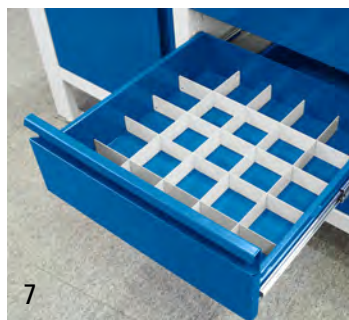

## 1 – 6 | Workbenches

- Compact dimensions – ideal where space is limited
- Professional quality at an inexpensive price
- Ideal in the workshop, maintenance, etc.

Depth: 600 mm. Type of worktop: multiplex worktop. Panel thickness: 35 mm. Working height: 865 mm. Body colour: light grey RAL 7035. Front colour: gentian blue RAL 5010. Frame material: sheet steel, powder coated. Static distributed load: 300 kg. Frame design: steel frame. Frame colour: light grey RAL 7035. Lock type: central locking with cylinder lock. Feature: lockable.

### Your advantage

Economical range with compact dimensions.

		1	2	3	4	5	6
<b>Drawer height</b>			3 x 170	2 x 170	3 x 170	3 x 170	3 x 170
Door height	mm	1 x 530		2 x 360	1 x 530	530	2 x 530
<b>Width</b>							
1200 mm	Ref. €	117 576 6G <b>319.00</b>	117 573 6G <b>439.00</b>	117 583 6G <b>409.00</b>	117 580 6G <b>359.00</b>		
1700 mm	Ref. €			117 590 6G <b>889.00</b>		117 586 6G <b>829.00</b>	117 593 6G <b>699.00</b>

### 7 | Drawer divider set

For height: 95 mm. For width: 420 mm. For depth: 420 mm. Number of longitudinal dividers: 4. Number of cross dividers: 4.

7 | Ref. 117 571 6G € 16.49

7

### 8 | Finely grooved rubber mats

Width: 1000 mm. Height: 2 mm. Material: vinyl. Temperature resistance: -20 °C to +60 °C. Colour: black. Weight: 2.2 kg. Form of delivery: cuts per metre.

8 | Ref. 290 399 6G €/m 49.90