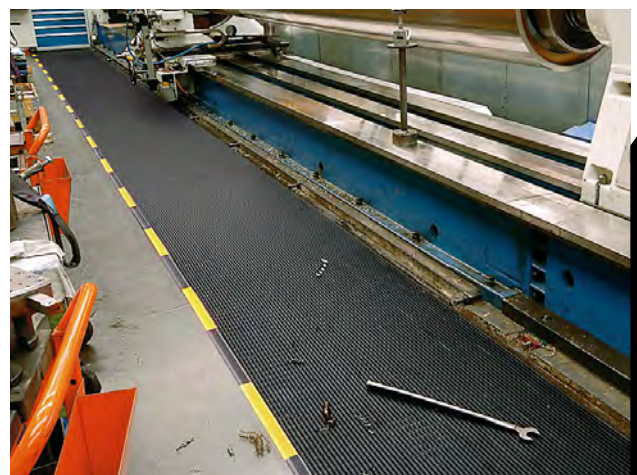

28–35 | Industrial matting

- Suitable for areas where large quantities of dirt and chippings are generated
- High degree of slip protection R11/V10 according to GUV-R 181
- Resistant to commonly used chemicals

Height: 15 mm. Material: recycled PVC. Temperature resistance: -5°C to $+60^{\circ}\text{C}$. Weight: 7.2 kg/m². Feature: anti-fatigue / chemical resistant / non-slip. Work area: dry / wet / oily. Slat width: 8.6 mm. Surface: open. Custom dimensions possible.

Length: 10 m. Max. roll length: 10 m. Form of delivery: 10 m roll.

1. 28 | Width: 600 mm. Colour: black. Weight: 43 kg.
   Ref. 503 119 6G € 659.00
2. 29 | Width: 800 mm. Colour: black. Weight: 58 kg.
   Ref. 503 120 6G € 889.00
3. 30 | Width: 1000 mm. Colour: black. Weight: 72 kg.
   Ref. 503 121 6G € 1095.00
4. 31 | Width: 1200 mm. Colour: black. Weight: 86 kg.
   Ref. 503 122 6G € 1475.00
5. Max. roll length: 30 m. Form of delivery: cuts per metre.
6. 32 | Width: 600 mm. Colour: black. Weight: 4.3 kg.
   Ref. 503 114 6G € /m 82.90
7. 33 | Width: 800 mm. Colour: black. Weight: 5.8 kg.
   Ref. 503 115 6G € /m 104.90
8. 34 | Width: 1000 mm. Colour: black. Weight: 7.2 kg.
   Ref. 503 116 6G € /m 139.00
9. 35 | Width: 1200 mm. Colour: black. Weight: 8.6 kg.
   Ref. 503 117 6G € /m 169.00

Chemical resistant

Slip resistant

Anti-fatigue