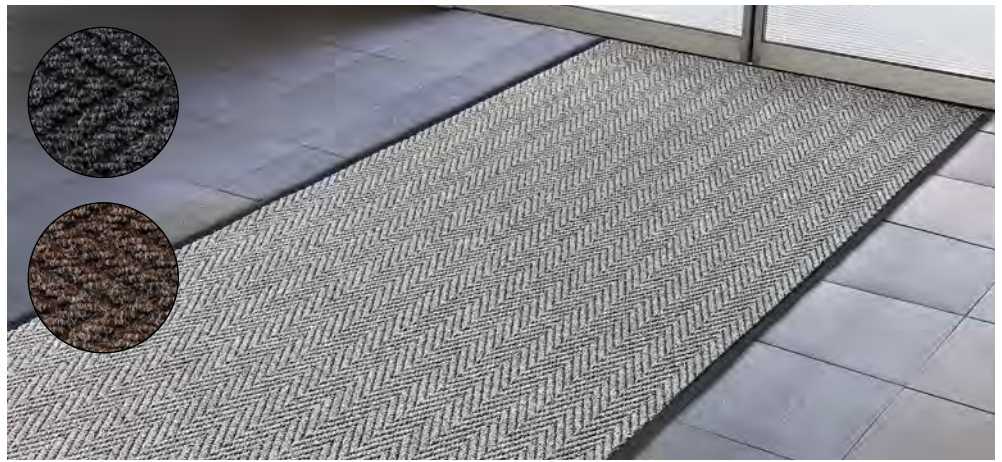

Height: 10 mm. Top side material: polypropylene. Bottom side material: vinyl. Weight: 3.7 kg/m². Temperature resistance: 0 °C to +60 °C. Feature: non-slip / non-fading / flame retardant / tapered. Custom dimensions possible.

Length: 1500 mm. Width: 900 mm. Weight: 5.3 kg.

18 | Colour: brown.
Ref. 969 629 6G € 84.90

19 | Colour: charcoal.
Ref. 969 631 6G € 84.90

20 | Colour: light grey.
Ref. 969 632 6G € 84.90

Colour resistant

Fire retardant

Slip resistant

Length: 1800 mm. Width: 1200 mm. Weight: 8.4 kg.

21 | Colour: brown.
Ref. 969 633 6G € 139.00

22 | Colour: charcoal.
Ref. 969 634 6G € 139.00

23 | Colour: light grey.
Ref. 969 635 6G € 139.00