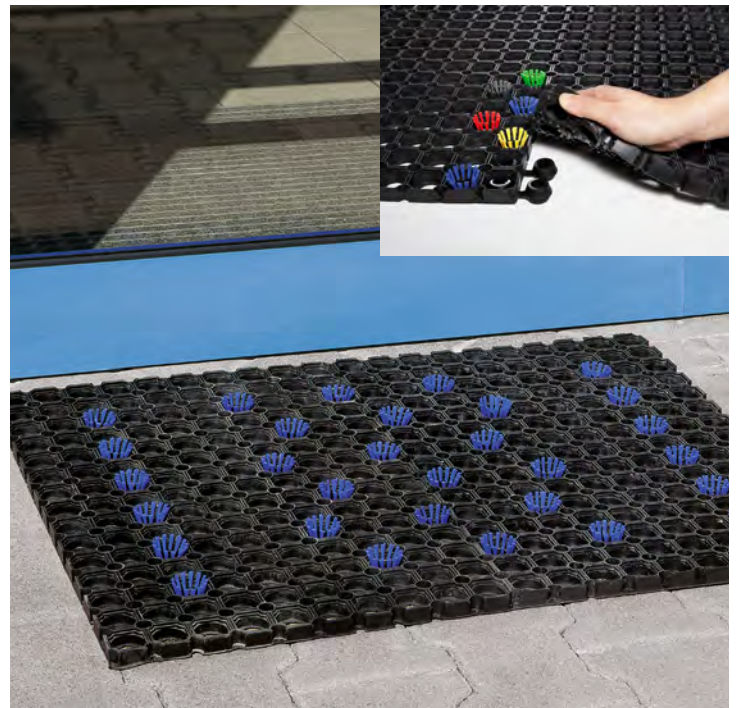

11 – 13 | Rubber ring mats

- For indoor and outdoor use – can be extended at will
- Non-slip
- Easy to clean

Height: 22 mm. Top side material: rubber. Bottom side material: rubber.
 Colour: black. Weight: 13.6 kg/m². Temperature resistance: -10 °C to +70 °C.
 Feature: non-slip. Custom dimensions possible.

For outdoors

Slip resistant

Other dimensions and tapered edge strips available on request.

		11	12	13
Length	mm	600	1200	1500
Width	mm	400	800	1000
Number of holes	pcs.	150	600	864
Pack of	pcs.	3	1	1
	Ref.	907 147 6G	907 148 6G	907 149 6G
	€ / pack	38.90	64.90	94.90
Accessories				
Connecting clips	Ref.	907 157 6G	907 157 6G	907 157 6G
	€ / pack	29.90	29.90	29.90
Pack of		10 pcs.	10 pcs.	10 pcs.

14 | Coloured round brushes

- No more than half of the mat should be fitted
- Leave space for two rings at the edge
- Only fit every third ring with a brush

Weight: 0.17 kg. Pack of: 30.

		14
Colour		
black	Ref.	907 151 6G
	€ / pack	30.90
blue	Ref.	907 156 6G
	€ / pack	30.90
green	Ref.	907 152 6G
	€ / pack	30.90
grey	Ref.	907 153 6G
	€ / pack	30.90
red	Ref.	907 155 6G
	€ / pack	30.90
yellow	Ref.	907 150 6G
	€ / pack	30.90

15 – 21 | Olefin entrance matting

- For indoor use
- Extremely durable and easy to clean
- Very good dirt catching properties – especially when wet

Height: 7 mm. Top side material: Olefin. Bottom side material: vinyl.
 Weight: 3.4 kg/m². Temperature resistance: 0 °C to +40 °C.
 Feature: non-fading / tapered.