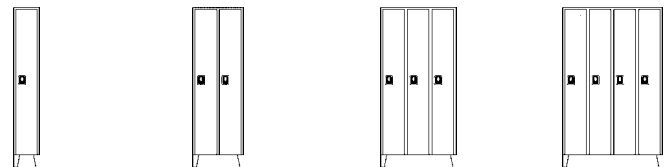

More products online!

Special fittings available at extra cost.

Light grey RAL 7035

Zinc yellow RAL 1018

Gentian blue RAL 5010

Flame red RAL 3000

1–8 | Cloakroom lockers

- Sturdy, spot welded sheet steel with double edging to prevent injuries
- Doors with internal reinforcement, in sturdy pivot pins
- Security rotary bolt lock for padlock (suitable for 6 – 8 mm padlock) with integrated plastic door protection

Opening angle of doors: 100 °. Design of locker stand: with feet. Series: KÖLN.

Supplied fully assembled.

Height: 1850 mm. Depth: 500 mm. Body colour: light grey RAL 7035. Lock type: security rotary bolt for padlock. Material: sheet steel, spot-welded. Locker height: 1700 mm. Internal fittings: 1 hat shelf, 1 clothes rail, 3 hooks. Internal height: 320/1380 mm. Internal depth: 475 mm. Door type: hinged door. Foot height: 150 mm. Finish: stove enamelled. Material thickness: 0,75 mm.

		1	2	3	4	5	6	7	8
Width	mm	300	400	600	800	900	1200	1200	1600
Number of compartments	pcs.	1	1	2	2	3	3	4	4
Compartment width	mm	300	400	300	400	300	400	300	400
Internal width	mm	298	398	298	398	298	398	298	398
Door colour									
flame red	Ref.	985 550 6G	985 555 6G	985 559 6G	985 564 6G	985 568 6G	985 573 6G	985 577 6G	985 581 6G
RAL 3000	€	259.00	299.00	319.00	389.00	399.00	549.00	629.00	719.00
gentian blue	Ref.	985 551 6G	985 556 6G	985 560 6G	985 565 6G	985 569 6G	985 574 6G	985 578 6G	985 582 6G
RAL 5010	€	259.00	299.00	319.00	389.00	399.00	549.00	629.00	719.00
light grey	Ref.	985 549 6G	985 553 6G	985 558 6G	985 563 6G	985 567 6G	985 572 6G	985 576 6G	985 580 6G
RAL 7035	€	259.00	299.00	319.00	389.00	399.00	549.00	629.00	719.00
zinc yellow	Ref.	985 552 6G	985 557 6G	985 561 6G	985 566 6G	985 571 6G	985 575 6G	985 579 6G	985 583 6G
RAL 1018	€	259.00	299.00	319.00	389.00	399.00	549.00	629.00	719.00