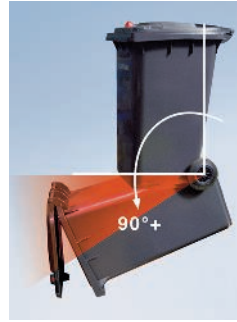

Cannot be used with waste sack holders.

Two wheels with rubber tyres for easy handling.

For outdoor

Lockable

Lock opens when emptied by a garbage truck (when tilted more than 90°), the lid locks automatically when lowered back onto the ground

Capacity	l	80	120	240	360	360
Height x width x depth	mm	933 x 482 x 552	933 x 482 x 552	1067 x 580 x 730	1100 x 600 x 874	1100 x 600 x 874
Wheel Ø	mm	200	200	200	200	300
blue	Ref.	424 823-2G	424 829-2G	424 835-2G	502 280-2G	502 287-2G
charcoal	Ref.	424 824-2G	424 830-2G	502 274-2G	502 281-2G	502 288-2G
yellow	Ref.	424 825-2G	424 831-2G	502 275-2G	502 282-2G	502 289-2G
green	Ref.	424 826-2G	424 832-2G	502 276-2G	502 283-2G	502 290-2G
red	Ref.	424 827-2G	424 833-2G	502 277-2G	502 284-2G	502 291-2G
brown	Ref.	424 828-2G	424 834-2G	502 279-2G	502 285-2G	502 292-2G
	€	104,90	104,90	119,-	165,-	179,-