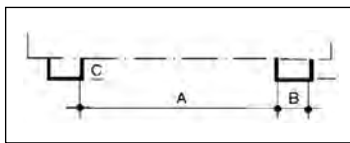

12–18 | Tilting skips with concealed roll-off mechanism

- For transporting and storing bulk goods
- Anti-slip mechanics which prevent transfer of impact load to the lifting device
- Quick and complete emptying, after which it swings back and locks in position again automatically

Fork pocket dimensions: 200 x 80 mm. Material: sheet steel. Material thickness: 3 mm.

At extra cost, these tilting skips are also available in other RAL colours, made of stainless steel, with hydraulic tilt mechanism, crane eyelets or with towing connection incl. drawbar.

Please ask for details.

Dimensions of forklift pockets (internal size): A = forklift pocket spacing, B = forklift pocket width, C = forklift pocket height

From

€ 719.00

Ref. 254 886 6G

More products online!

7 | Wheels, can be fitted later

Wheel Ø: 180 mm. Wheel type: nylon.
Wheel fittings: 2 swivel castors with 1 x stops, 2 fixed castors. Overall height: 220 mm. Max. load: 1350 kg. Max. load / castor: 450 kg.