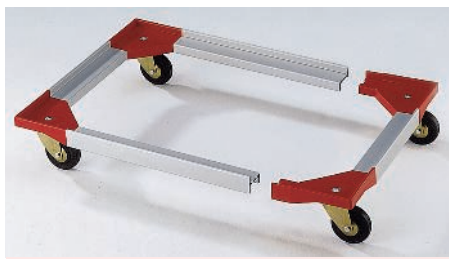

For safety reasons, the dollies cannot be disassembled after they have been assembled.