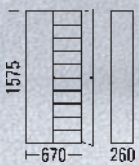

## Storage cupboards

Width x depth 670 x 260 mm

- Three heights with same width and depth
- Open fronted storage bins in assorted colours (see table), made of high grade polypropylene