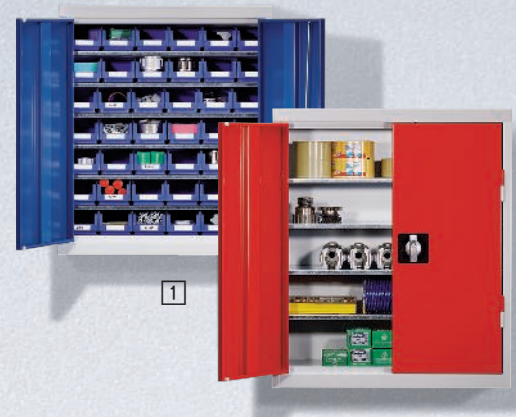

## Storage cupboards

Width x depth 670 x 260 mm

- Three heights with same width and depth
- Open fronted storage bins in assorted colours (see table), made of high grade polypropylene

### Shelves

Zinc plated, adjustable in 16 mm increments. Max. shelf load 30 kg, with evenly distributed load.

The 780 mm high cupboard can also be used as wall mounted cupboard.

All specified max. loads apply with uniform load distribution.