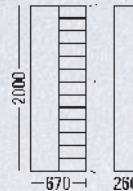

## Storage cupboards

Width x depth 670 x 260 mm

- Three heights with same width and depth
- Open fronted storage bins in assorted colours (see table), made of high grade polypropylene