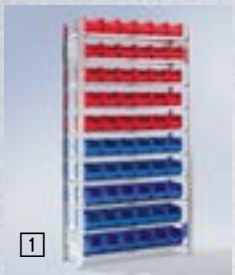

Open fronted storage boxes

EUROKRAFT

★★★★★

1

2

Boltless shelving unit for open fronted storage bins

- Max. shelf load 150 kg
- Max. bay load max. 1300 kg
- For well organised, compact storage
- Easy to assemble due to boltless plug-in connections
- Standard shelving units and extension shelving units of the same depth can be combined

Supplied with open fronted storage bins made of polyethylene (in different colours as shown) or with 5 shelves without bins. Zinc plated sheet steel frame and shelves.

It is necessary to reinforce every standard shelving unit and every other extension shelving unit with the supplied cross braces.

The specified max. load values are applicable with uniform load distribution. Additional shelf levels may be used if the specified max. bay load is observed.

For shelving units with depth of 336 mm, wall or floor anchoring must be provided.