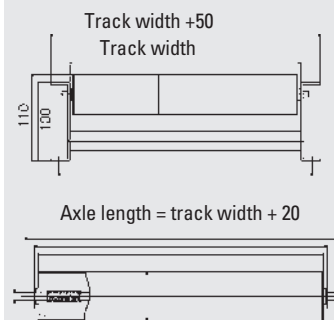

With dual frame supports and side guide rails (accessories)

Heavy roller conveyors

Transport flow without drive due to slight pitch of approx. 2 – 5 %

U-profile frame made of zinc plated steel 25 x 100 x 25 x 2 mm, with robust cross pieces. Ball bearing mounted, zinc plated steel rollers, Ø 50 mm, with sprung axle, Ø 12 mm. Curves with split rollers.

Determine track width according to largest dimension of goods to be transported and axle spacing of the rollers according to smallest dimension of goods to be transported.

Alternative versions, 45° curves and passages available on request.

CAD Service

We can supply any type of conveyor belt on request. Please request an individual offer.

Track width	mm	300				400			
Overall width	mm	350				450			
Axle spacing	mm	200	125	100	62.5	200	125	100	62.5
Overall height	mm	110	110	110	110	110	110	110	110
Width of goods conveyed	mm	450	450	450	450	550	550	550	550
Length of goods conveyed	mm	650	400	350	200	650	400	350	200
straight 1 m	Ref.	903 692-2G	903 695-2G	903 700-2G	903 706-2G	903 712-2G	903 715-2G	903 719-2G	903 724-2G
	€	125,-	169,-	185,-	239,-	139,-	169,-	195,-	265,-
straight 1.5 m	Ref.		903 696-2G	903 702-2G	903 707-2G		903 716-2G	903 720-2G	903 725-2G
	€		225,-	225,-	339,-		239,-	269,-	369,-
straight 2 m	Ref.	903 693-2G	903 697-2G	903 703-2G	903 708-2G	903 713-2G	903 717-2G	903 721-2G	903 726-2G
	€	215,-	299,-	319,-	449,-	225,-	309,-	339,-	479,-
90° curve, inner radius 800 mm	Ref.			903 705-2G	903 711-2G			903 723-2G	903 729-2G
	€			419,-	539,-			449,-	619,-
Accessories									
Roller, single									
Max. load	kg	70	70	70	70	70	70	70	70
Roller length	mm	292	292	292	292	393	393	393	393
Installation length	mm	300	300	300	300	401	401	401	401
	Ref.	903 898-2G	903 898-2G	903 898-2G	903 898-2G	903 899-2G	903 899-2G	903 899-2G	903 899-2G
	€	20,90	20,90	20,90	20,90	21,90	21,90	21,90	21,90