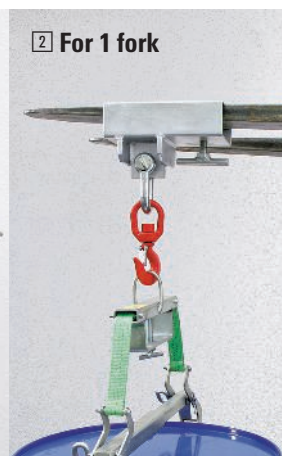

Model		1	2	3	4
Max. load from – to	kg	650 – 2000	650 – 3000	650 – 3000	1000 – 5000
Weight	kg	130	190	200	247
painted	gentian blue RAL 5010	Ref. 968 928-2G	968 930-2G	968 932-2G	968 934-2G
	pure orange RAL 2004	Ref. 969 017-2G	969 018-2G	969 019-2G	969 020-2G
	€	1.175,-	1.395,-	1.675,-	1.975,-
zinc plated	zinc plated	Ref. 968 929-2G	968 931-2G	968 933-2G	968 936-2G
		€	1.325,-	1.645,-	1.925,-

Load hooks

Simple to plug onto forks

- Complete with swivel hook
- Painted or hot dip galvanised

Model		1	2			
Max. load	kg	1000	2500	5000	1000	2500
Fork pocket dimensions	mm	140 x 53	150 x 58	190 x 78	150 x 60	150 x 60
Fork entry clearance	mm	250	450	450	–	–
painted	yellow orange RAL 2000	Ref. 516 038-2G	516 039-2G	516 041-2G	516 045-2G	516 046-2G
	€	239,-	379,-	679,-	155,-	225,-
hot dip galvanised	zinc plated	Ref. 516 042-2G	516 043-2G	516 044-2G	609 117-2G	609 118-2G
	€	285,-	459,-	759,-	209,-	275,-