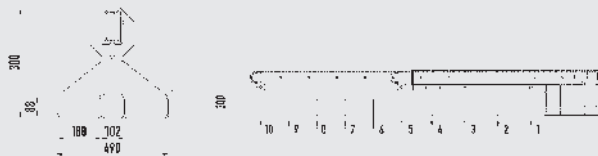

Standard length 2200 mm, 2 swivel hooks. Extends to 6 lengths, stops at end position.

3 + 4 Height adjustable in 5 stages

5 Euro mesh pallet - crane lifting beams

Max. load 1000 kg.

Length x width x height 1240 x 610 x 475 mm.

Detailed information can be found in our web shop.

Note
Observe the max. load diagram on the forklift.

Ref. 969 021-2G

€ 949,-

2 Telescopic (dims. in mm)

3 + 4 Telescopic with 5-position height adjustment (dims. in mm)

Model		1	2	3	4
Max. load from – to	kg	650 – 2000	650 – 3000	650 – 3000	1000 – 5000
Weight	kg	130	190	200	247
painted	gentian blue RAL 5010	Ref. 968 928-2G	968 930-2G	968 932-2G	968 934-2G
	pure orange RAL 2004	Ref. 969 017-2G	969 018-2G	969 019-2G	969 020-2G
	€	1.175,-	1.395,-	1.675,-	1.975,-
zinc plated	zinc plated	Ref. 968 929-2G	968 931-2G	968 933-2G	968 936-2G
		€	1.325,-	1.645,-	1.925,-

Load hooks

Simple to plug onto forks

- Complete with swivel hook
- Painted or hot dip galvanised

Model		1	2			
Max. load	kg	1000	2500	5000	1000	2500
Fork pocket dimensions	mm	140 x 53	150 x 58	190 x 78	150 x 60	150 x 60
Fork entry clearance	mm	250	450	450	–	–
painted	yellow orange RAL 2000	Ref. 516 038-2G	516 039-2G	516 041-2G	516 045-2G	516 046-2G
	€	239,-	379,-	679,-	155,-	225,-
hot dip galvanised	zinc plated	Ref. 516 042-2G	516 043-2G	516 044-2G	609 117-2G	609 118-2G
	€	285,-	459,-	759,-	209,-	275,-