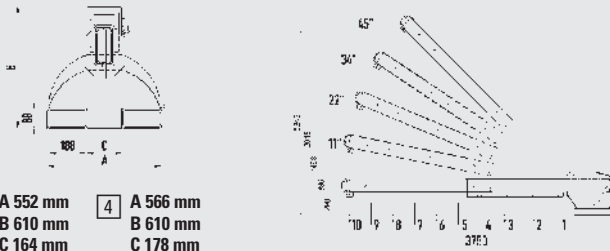

Standard length 2200 mm, 2 swivel hooks. Extends to 6 lengths, stops at end position.

3 + 4 Height adjustable in 5 stages

5 Euro mesh pallet - crane lifting beams

Max. load 1000 kg.

Length x width x height 1240 x 610 x 475 mm.

Detailed information can be found in our web shop.

Note
Observe the max. load diagram on the forklift.

Ref. 969 021-2G

€ 949,-

2 Telescopic (dims. in mm)

3 + 4 Telescopic with 5-position height adjustment (dims. in mm)

3 A 552 mm
B 610 mm
C 164 mm

4 A 566 mm
B 610 mm
C 178 mm

Position		1	2	3	4	5	6	7	8	9	10	
2	Length extended	mm	750	1100	1500	1800	2100	2400	2700	3000	3300	3600
	Max. load	kg	3000	2700	2200	1680	1450	1240	1050	870	780	650
3	Length extended	mm	750	1100	1500	1800	2100	2400	2700	3000	3300	3600
	Max. load	kg	3000	2700	2200	1680	1450	1240	1050	870	780	650
4	Length extended	mm	750	1100	1450	1800	2100	2400	2700	3000	3300	3600
	Max. load	kg	5000	3500	2500	1800	1600	1400	1250	1150	1050	1000

Load hooks

Simple to plug onto forks

- Complete with swivel hook
- Painted or hot dip galvanised

Model		1	2			
Max. load	kg	1000	2500	5000	1000	2500
Fork pocket dimensions	mm	140 x 53	150 x 58	190 x 78	150 x 60	150 x 60
Fork entry clearance	mm	250	450	450	–	–
painted	yellow orange RAL 2000	Ref. 516 038-2G	516 039-2G	516 041-2G	516 045-2G	516 046-2G
	€	239,-	379,-	679,-	155,-	225,-
hot dip galvanised	zinc plated	Ref. 516 042-2G	516 043-2G	516 044-2G	609 117-2G	609 118-2G
	€	285,-	459,-	759,-	209,-	275,-