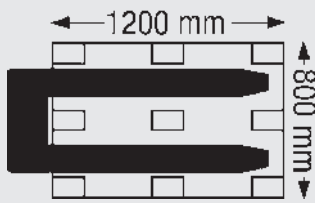

Powder coated in attractive, custom green colour.

Excellent transport and parking drum brake.

Suitable for EURO pallets

Distance across forks 525 mm

Fork length 1150 mm

Wheels

Solid rubber

Non-marking, ideal for smooth and rough floors. Quiet running, extremely durable, cannot be cut by metal chippings.

Polyurethane

Shock and vibration absorbent, hardwearing, non-marking. Particularly suitable for delicate floors.

Comfort drawbar handle

Easy entry with fork rollers

Video ONLINE!

Technical details	
Max. load	2500 kg
Distance across forks	525 mm
Fork width	150 mm
Lifting range	85 – 200 mm
Steering wheel Ø x width	200 x 55 mm

3
Year
guarantee

Ref. 968 815-2G

€ **499,-**

Fork length	mm	800		950		1150		
Overall length	mm	1200		1350		1550		
Fork roller version		single	tandem	single	tandem	single	tandem	
Fork roller Ø x width	mm	82 x 82	82 x 60	82 x 82	82 x 60	82 x 82	82 x 60	
Type of brakes	Steering wheel material	Fork roller material						
without transport and parking brake	solid rubber	polyurethane	Ref. 968 797-2G	968 800-2G	968 804-2G	968 807-2G	968 810-2G	968 814-2G
	€	479,-	479,-	499,-	479,-	449,-	459,-	
with transport and parking brake	polyurethane	polyurethane	Ref. 968 798-2G	968 801-2G	968 805-2G	968 808-2G	968 812-2G	968 815-2G
	€	479,-	479,-	499,-	499,-	479,-	499,-	
with transport and parking brake	solid rubber	polyurethane	Ref. 968 799-2G	968 802-2G	968 806-2G	968 809-2G	968 813-2G	968 816-2G
	€	929,-	949,-	919,-	919,-	899,-	919,-	