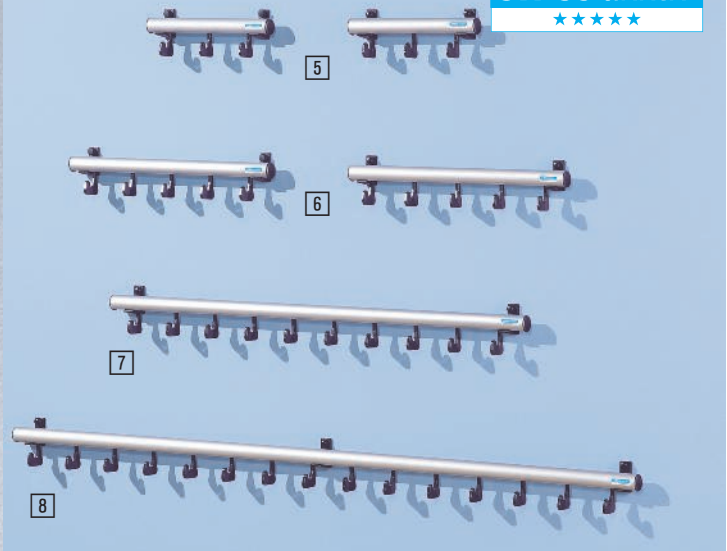

4
With coat hangers and swivel castors

office aktiv
★★★★★

4
With umbrella holder

4 Double sided coat rails

With hat shelf and 38 coat hooks. Optionally with or without umbrella holder and coat hangers.

Swivel castors with wheel stops (accessory) make the coat rails mobile for greater versatility.

Model	4			
Type	Double sided coat rails			
Umbrella holder	without		with 7 openings	
Number of coat hooks	38	38	38	38
Height x width x depth	mm 1700 x 1000 x 600	mm 1700 x 1000 x 600	mm 1700 x 1000 x 600	mm 1700 x 1000 x 600
Frame colour	silver	black	silver	black
Without coat hangers	Ref. 756 714-2G € 469,-	756 715-2G 469,-	756 716-2G 629,-	756 718-2G 629,-
With 20 coat hangers	Ref. 757 201-2G € 679,-	757 202-2G 679,-	757 203-2G 829,-	757 216-2G 829,-
Accessories				
Swivel castors	Ref. 704 967-2G	704 967-2G	704 967-2G	704 967-2G
Pack of 4 pcs.	€ / pack 42,90	42,90	42,90	42,90

YELLOW =
7 working days

FREE DELIVERY
SALES FAX: 1 800 677 301 (local rate)

KAISER + KRAFT
EVERYTHING FOR THE BUSINESS.

office aktiv

★★★★★

5 – 8 Wall mounted coat racks

Aluminium profiles, matt silver anodised. Coat hooks made of high quality charcoal coloured plastic.

Includes wall mounting material. Optionally with 3, 5, 10 or 15 hooks. See table for packaging quantities.

Model	5	6	7	8
Number of coat hooks	pcs. 3	5	10	15
Width	mm 300	500	1000	1500
Height x depth	mm 80 x 80	80 x 80	80 x 80	80 x 80
Pack of	pcs. 2	2	1	1
Ref.	757 220-2G	757 221-2G	756 724-2G	756 781-2G
€ / pack	62,90	79,90	79,90	135,-