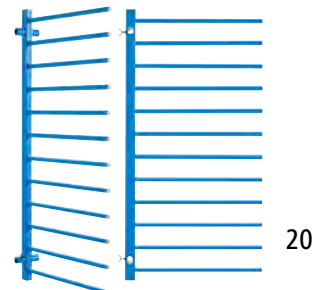

19 | Cantilever trolleys

- For transporting cut or treated panels
- Easily accessible storage for long goods
- Two permanently welded cantilever racks

Colour: light blue RAL 5012.

Height: 1770 mm. Length: 1380 mm.

Width: 800 mm. Max. load: 300 kg. Wheel type: nylon. Wheel fittings: 4 swivel castors, 2 with double stops. Wheel Ø: 150 mm.

Wheel bearing: roller bearing. Grid dimensions: 130 mm. Weight: 58 kg.

Supplied flat pack – easy self-assembly.

19 | **Ref. 968 531 6H € 549.00**