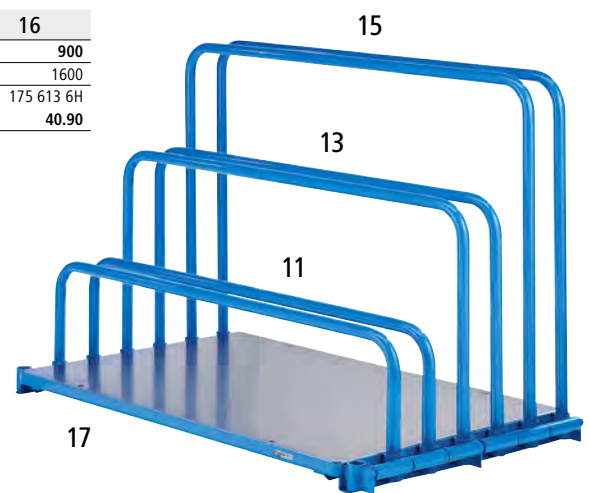

## 7 – 10 | Panel trolleys

- Practical
- Versatile
- Durable

Max. load: 500 kg. Frame material: steel, powder coated. Frame colour: light blue RAL 5012. Wheel fittings: 2 swivel castors with double stops, 2 fixed castors. Wheel type: solid rubber. Wheel Ø: 200 mm. Wheel bearing: roller bearing. Width: 800 mm. Platform width: 800 mm. Loading height: 295 mm. Scope of delivery: base frame without bars. Bar spacing: 90 mm.

## 17 – 18 | Panel stands

Max. load: 500 kg. Platform length: 1250 mm. Platform width: 800 mm. Scope of delivery: base frame without bars. Frame material: steel, powder coated. Bar spacing: 90 mm. Colour: light blue RAL 5012. Loading height: 65 mm.

## 19 | Cantilever trolleys

- For transporting cut or treated panels
- Easily accessible storage for long goods
- Two permanently welded cantilever racks

Colour: light blue RAL 5012.

Height: 1770 mm. Length: 1380 mm.

Width: 800 mm. Max. load: 300 kg. Wheel type: nylon. Wheel fittings: 4 swivel castors, 2 with double stops. Wheel Ø: 150 mm.

Wheel bearing: roller bearing. Grid dimensions: 130 mm. Weight: 58 kg.

Supplied flat pack – easy self-assembly.