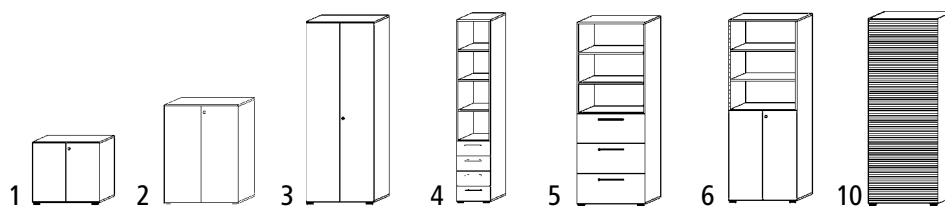

Specialist Sales Advisors

Planning Expertise

Installation service

NEW

1–3 | Filing cupboards

- Rear panel acoustically effective
- Firmly bonded body
- Height adjustable shelves

Width: 800 mm. Depth: 420 mm. Material: chipboard. Door type: hinged doors.

Supplied fully assembled.

		1	2	3
Height	mm	748	1100	2156
Number of shelves	pcs.	1	2	5
Locks		double	triple	triple
Body colour				
light grey	Ref.	544 399 6H	544 403 6H	544 423 6H
	€	479.00	589.00	859.00
maple finish	Ref.	544 400 6H	544 404 6H	544 424 6H
	€	479.00	589.00	859.00
walnut finish	Ref.	544 401 6H	544 405 6H	544 425 6H
	€	479.00	589.00	859.00

4–6 | Combination cupboards

- Rear panel acoustically effective
- Firmly bonded body
- Height adjustable shelves

Height: 2156 mm. Depth: 420 mm. Material: chipboard. Shelf material: chipboard.

Supplied fully assembled.

7–9 | Roller shutter cupboards

- Rear panel acoustically effective
- Firmly bonded body
- Height adjustable shelves

External width: 800 mm. External height: 2156 mm. External depth: 420 mm. Material of housing: chipboard. Number of lever arch file heights: 6. Number of shelves: 5. Weight: 71 kg.