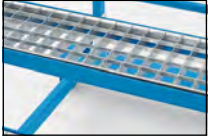

Video
Online!

Steps with aluminium profile

Steps with grate

14 | Installation sets for door hinges
14 | Ref. 499 897 6H € 84.90

15 – 20 | Mobile safety steps

- Comfortable ascent – by means of 48° angle of inclination
- Flexible configuration – 2 different treads
- Mobile – due to non-marking swivel castors and fixed castors

Frame colour: light blue RAL 5012 / light grey RAL 7035.

Platform width: 510 mm. Platform depth: 810 mm. Access: single sided. Access type: single sided. Overall width: 1150 mm. Ladder type: mobile safety steps. Wheel Ø: 125 mm. Feature: mobile. Wheel fittings: 2 swivel castors with wheel stop, 2 fixed castors. Max. load: 150 kg.
Supplied flat pack – easy self-assembly.

Ideal for use in warehouses and production. Without a door as standard. Can be fitted with one self-closing hinged door (see accessories).

Produced and tested in accordance with EN 14122.

		15	16	17	18	19	20
Steps incl. platform	pcs.	3	4	5	6	7	8
Platform height	mm	609	809	1009	1209	1409	1609
Overall depth	mm	1089	1413	1413	1592	1772	1952
Material of treads							
aluminium	Ref.	499 921 6H	499 920 6H	499 919 6H	499 918 6H	499 917 6H	499 916 6H
	€	1925.00	2090.00	2290.00	2890.00	3450.00	3950.00
mesh grid	Ref.	499 915 6H	499 914 6H	499 913 6H	499 912 6H	499 911 6H	499 910 6H
	€	1695.00	1825.00	2050.00	2590.00	3190.00	3590.00

width: 1150 mm. Ladder type: mobile safety steps. Wheel Ø: 125 mm. Feature: mobile. Wheel fittings: 2 swivel castors with wheel stop, 2 fixed castors. Max. load: 150 kg.
Supplied flat pack – easy self-assembly.