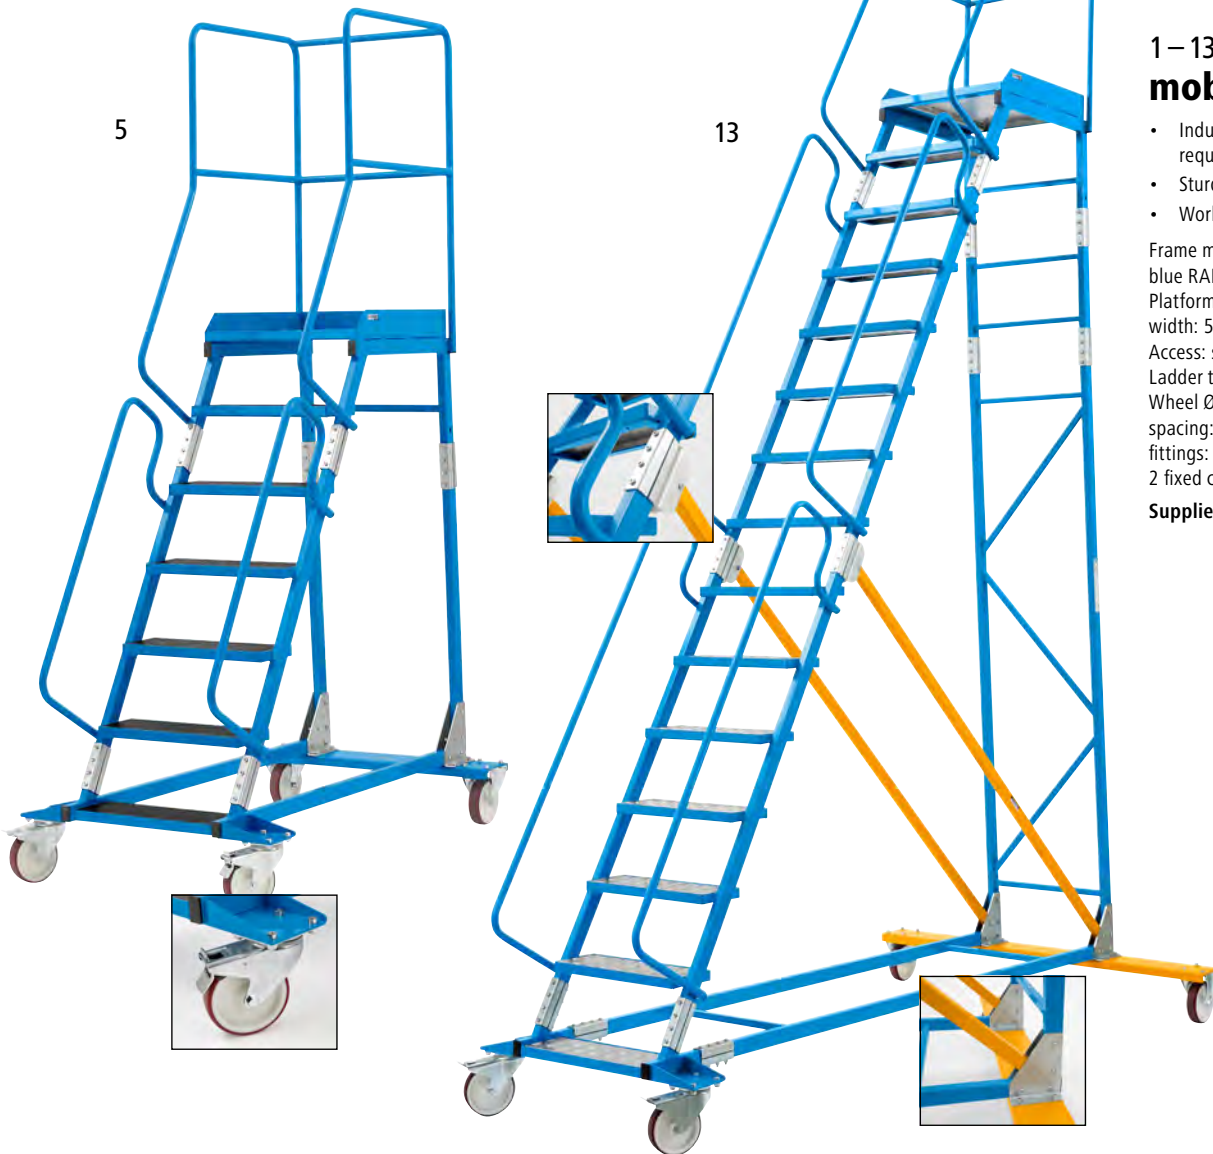

Video
Online!

1 – 13 | PREMIUM mobile safety steps

- Industrial quality for the toughest requirements
- Sturdy steel construction
- Working height up to 5.5 m

Frame material: steel. Frame colour: light blue RAL 5012. Platform width: 554 mm. Platform depth: 605 mm. Step width: 500 mm. Step depth: 180 mm. Access: single sided. Access type: steps. Ladder type: mobile safety steps. Wheel Ø: 160 mm. Slope: 60°. Step spacing: 200 mm. Feature: mobile. Wheel fittings: 2 swivel castors with wheel stop, 2 fixed castors. Max. load: 150 kg.

Supplied flat pack – easy self-assembly.

Ideal for use in a warehouse and in production areas.

Produced and tested in accordance with EN 131.

Steps with ribbed aluminium

Steps with ribbed rubber

Steps with phenolic plywood

Steps incl. platform	1	2	3	4	5	6	7	8	9	10	11	12	13
pcs.	3	4	5	6	7	8	9	10	11	12	13	14	15
Platform height mm	700	935	1170	1405	1640	1875	2110	2345	2580	2815	3050	3285	3520
Overall depth mm	1020	1180	1310	1460	1610	1750	1905	2050	2200	2350	2500	2645	2790
Overall width mm	880	880	880	880	880	1100	1100	1100	1100	1300	1300	1500	1500
Material of treads													
aluminium, ribbed	Ref. 499 922 6H	499 925 6H	499 928 6H	499 931 6H	499 934 6H	499 937 6H	499 940 6H	499 943 6H	499 946 6H	499 949 6H	499 952 6H	499 955 6H	499 958 6H
€	1445.00	1775.00	2050.00	2290.00	2550.00	2850.00	3090.00	3450.00	3650.00	3850.00	3950.00	4590.00	4690.00
phenolic plywood	Ref. 499 923 6H	499 926 6H	499 929 6H	499 932 6H	499 935 6H	499 938 6H	499 941 6H	499 944 6H	499 947 6H	499 950 6H	499 953 6H	499 956 6H	499 959 6H
€	1295.00	1525.00	1775.00	1995.00	2190.00	2450.00	2690.00	2990.00	3190.00	3390.00	3450.00	4090.00	4090.00
ribbed rubber	Ref. 499 924 6H	499 927 6H	499 930 6H	499 933 6H	499 936 6H	499 939 6H	499 942 6H	499 945 6H	499 948 6H	499 951 6H	499 954 6H	499 957 6H	499 960 6H
€	1325.00	1595.00	1825.00	2050.00	2290.00	2490.00	2750.00	3050.00	3190.00	3450.00	3490.00	4190.00	4190.00