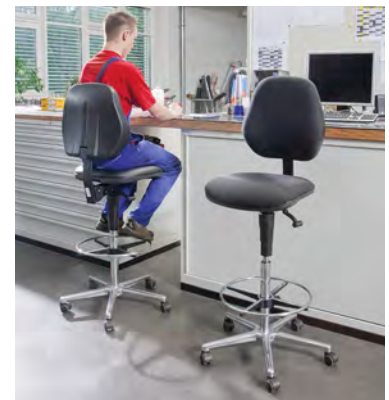

Frame design: with castors. Type of height adjustment: gas spring. Frame material: tubular steel. Height adjustment range: 450 – 620 mm. Back rest height: 620 mm. Seat width: 460 mm. Seat depth: 410 – 470 mm. Foot plate diameter: 680 mm. Max. load: 120 kg. Frame colour: black.

4 | Mobile high chairs

- Mobile work at elevated workplaces
- DIN compliant due to sit-stop castors

Frame design: five-star base with castors and foot ring. Seat mechanism: permanent contact mechanism. Type of height adjustment: gas spring. Frame material: tubular steel, chrome plated. Height adjustment range: 660 – 920 mm. Back rest height: 430 mm. Seat width: 460 mm. Seat depth: 400 mm. Foot rest. Frame colour: chrome.