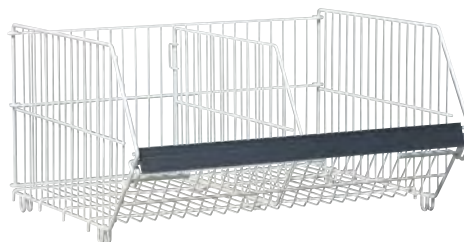

9 – 12 | Stacking baskets for shelving

- Sturdy and stackable construction, can be used on almost every shelf support
- Options for partition using dividers
- Tidy contents due to open construction

Feature: stackable.

13 – 16 | Stacking baskets

- Sturdy and stackable construction
- Options for partition using dividers
- Tidy contents due to open construction

Feature: stackable.

			13	14	15	16
External length	mm		775	970	1192	1192
External width	mm		577	640	640	770
External height	mm		440	440	440	525
Material	Colour					
powder coated	gentian blue RAL 5010	Ref. €	522 723 6H 109.00	522 732 6H 139.00	522 741 6H 155.00	522 745 6H 169.00
powder coated	pure white RAL 9010	Ref. €	522 725 6H 109.00	522 733 6H 139.00	522 742 6H 155.00	522 746 6H 169.00
zinc plated	zinc plated	Ref. €	522 726 6H 109.00	522 734 6H 139.00	522 743 6H 155.00	522 747 6H 169.00
Accessories						
Mesh dividers, zinc plated		Ref. €	522 755 6H 19.49	522 763 6H 22.90	522 763 6H 22.90	522 767 6H 24.90
Mesh dividers, gentian blue		Ref. €	522 753 6H 19.49	522 761 6H 22.90	522 761 6H 22.90	522 765 6H 24.90
Mesh dividers, pure white		Ref. €	522 754 6H 19.49	522 762 6H 22.90	522 762 6H 22.90	522 766 6H 24.90
Label rail		Ref. €	522 748 6H 5.49	522 750 6H 5.49	522 751 6H 5.49	522 751 6H 5.49
Dollies		Ref. €	522 768 6H 109.00	522 770 6H 139.00	522 772 6H 149.00	522 773 6H 155.00