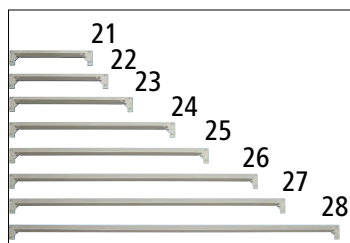

2	5	8	10	13	16
Max. shelf load	kg	275	275	335	335	335	335
Overall depth	mm	468	621	316	377	468	621
Shelf width	mm	1027	1027	926	926	926	926
Number of shelves	Shelf unit height						
5 pcs.	1981 mm	Ref. 720 839 6H € 199.00	720 840 6H 249.00	720 819 6H 165.00	720 820 6H 175.00	720 821 6H 195.00	720 822 6H 229.00
6 pcs.	2438 mm	Ref. 720 843 6H € 249.00	720 845 6H 299.00	720 823 6H 195.00	720 824 6H 209.00	720 825 6H 229.00	720 826 6H 285.00
Accessories							
Shelf levels for combination boltless shelving units		Ref. 720 848 6H € 32.90	720 849 6H 38.90	720 827 6H 25.90	720 829 6H 26.90	720 830 6H 29.90	720 831 6H 34.90

		3	6	11	14
Max. shelf load	kg	460	460	460	460
Overall depth	mm	316	377	468	621
Shelf width	mm	743	743	743	743
Number of shelves	Shelf unit height				
5 pcs.	1981 mm	Ref. 720 802 6H € 159.00	720 803 6H 165.00	720 804 6H 175.00	720 805 6H 199.00
6 pcs.	2438 mm	Ref. 720 806 6H € 169.00	720 807 6H 195.00	720 808 6H 209.00	720 809 6H 249.00
Accessories					
Shelf levels for combination boltless shelving units		Ref. 720 811 6H € 22.90	720 812 6H 24.90	720 813 6H 26.90	720 814 6H 31.90

19 – 26 | Combination boltless shelving components

- Super quick plug-in assembly – rubber hammer suffices
- Extremely stable due to patented clamp plug-in connection
- With high-quality plastic coating

Material: steel, plastic coated. Colour: pebble grey RAL 7032. Pack of: 8.

		19	20	21	22	23	24	25	26
Length	mm	305	366	457	610	732	915	1016	1220
	Ref.	720 875 6H	720 876 6H	720 877 6H	720 878 6H	720 880 6H	720 881 6H	720 882 6H	720 883 6H
	€ / pack	30.90	32.90	37.90	41.90	52.90	59.90	69.90	77.90

The specified max. load values are applicable with uniform load distribution. Additional shelf levels may be used if the specified max. bay load is observed.