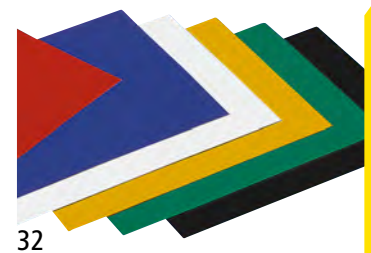

16–19 | Noticeboards with grid

- Ideal for presenting tables, diagrams, drawings
- Magnetic, can be written on and dry wiped
- Printed grid as two double grids

Feature: magnetic / can be written on. Material of writing board: steel. Colour of writing board: white. Frame material: anodised aluminium. Frame colour: aluminium silver. Finish: painted. Fittings: storage tray. Depth: 14 mm.

		16	17	18	19
Width	mm	900	1200	1500	2000
Height	mm	600	900	1000	1000
Grid		10 x 10 / 50 x 50 mm	10 x 10 / 50 x 50 mm	20 x 20 / 100 x 100 mm	20 x 20 / 100 x 100 mm
Ref.		569 673 6F	569 674 6F	569 675 6F	569 676 6F
	£	89.90	149.00	199.00	275.00

20–23 | Chalkboards

- Magnetic board surface made of green enamelled steel for intensive use
- Can be written on with chalk and be dry wiped
- Sliding and removable pen tray

Finish: steel, enamelled. Feature: magnetic. Fittings: storage tray. Depth: 8 mm. Frame thickness: 14 mm. Material of writing board: steel, enamelled. Colour of writing board: green. Frame colour: aluminium silver. Frame material: anodised aluminium.

		20	21	22	23
Width	mm	900	1200	1500	2000
Height	mm	600	900	1000	1000
Ref.		569 694 6F	569 695 6F	569 696 6F	569 697 6F
	£	59.90	92.90	159.00	209.00

24–30 | Magnetic strips

Length: 500 mm. Width: 20 mm. Type: strips. Thickness: 0.7 mm. Feature: magnetic. Pack of: 18.

- 24 | Colour: black. Ref. 170 637 6F £ / pack 57.90
- 25 | Colour: blue. Ref. 170 629 6F £ / pack 57.90
- 26 | Colour: assorted colours. Ref. 170 639 6F £ / pack 57.90
- 27 | Colour: green. Ref. 170 635 6F £ / pack 57.90

- 28 | Colour: red. Ref. 170 636 6F £ / pack 57.90
- 29 | Colour: white. Ref. 170 638 6F £ / pack 57.90
- 30 | Colour: yellow. Ref. 170 630 6F £ / pack 57.90

31–37 | Magnetic rectangles

Length: 210 mm. Width: 297 mm. Type: rectangles. Thickness: 0.7 mm. Feature: magnetic. Pack of: 6.