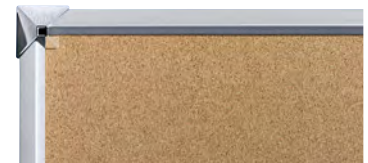

Finish: steel, enamelled. Fittings: storage tray. Depth: 39 mm. Frame thickness: 30 mm. Material of writing board: steel, enamelled. Colour of writing board: white.

Extremely durable board surface due to the stoving of the enamel layer at approx. 800 °C.

10

9–14 | Pin boards

- Hardwearing and decorative fabric surface optionally available in two colours or with a natural cork and cork linoleum surface
- Bright chrome plated corners and high quality surfaces give these boards a decorative appearance
- Quick, easy wall mounting, in portrait or landscape format, using the supplied mounting material

Depth: 39 mm. Frame colour: aluminium silver. Frame material: anodised aluminium.

		9	10	11	12	13	14	
Width	mm	900	1200	1500	1800	2000	2400	
Height	mm	600	900	1000	1200	1000	1200	
Finish	Colour of writing board							
		Ref.	611 536 6F	611 537 6F	611 538 6F	611 540 6F	611 539 6F	611 541 6F
		£	59.90	104.90	139.00	265.00	169.00	319.00
cork linoleum	grey	Ref.	611 543 6F	611 544 6F	611 545 6F	611 547 6F	611 546 6F	611 548 6F
		£	149.00	219.00	379.00	439.00	419.00	499.00
fabric cover	blue	Ref.		611 529 6F	611 531 6F	611 533 6F	611 532 6F	611 534 6F
		£		145.00	329.00	389.00	369.00	429.00
fabric cover	grey	Ref.	611 520 6F	611 521 6F	611 523 6F		611 524 6F	611 526 6F
		£	89.90	145.00	329.00		369.00	429.00