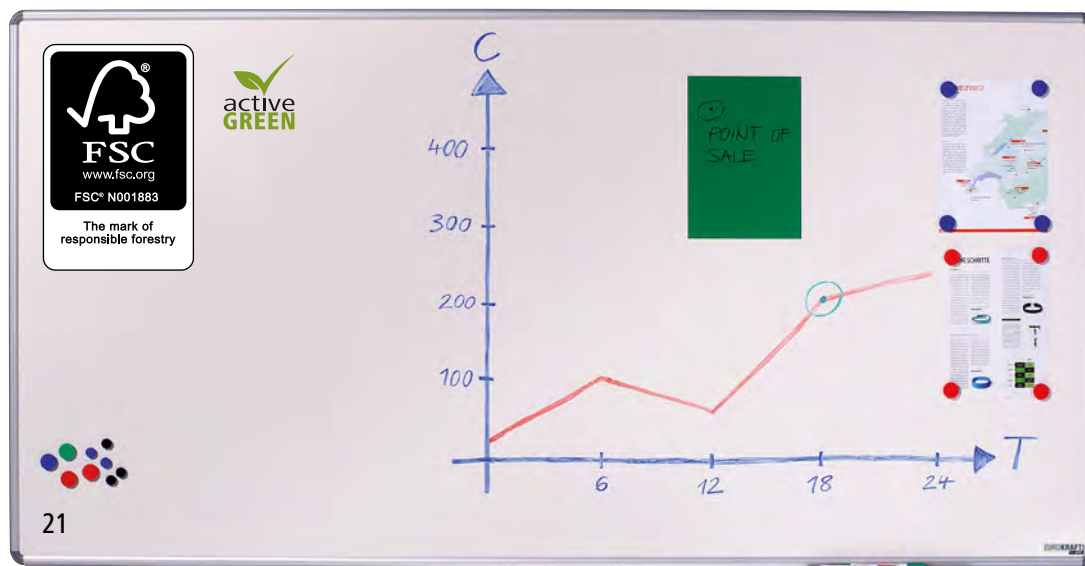

## 16–22 | Designer notice boards

- High-quality whiteboards with aluminium frame, silver anodised, and with round plastic corners
- Magnetic board surface, can be written on and dry wiped
- Sliding and removable 300 mm wide tray

Fittings: storage tray. Depth: 25 mm. Frame thickness: 16 mm. Colour of writing board: white. Frame colour: aluminium silver. Frame material: anodised aluminium.

		16	17	18	19	20	21	22
Width	mm	600	900	1200	1500	1800	2000	2400
Height	mm	450	600	900	1000	1200	1000	1200
<b>Material of writing board</b>								
sheet steel, painted	Ref.	114 020 6F	114 021 6F	114 023 6F	114 024 6F	114 026 6F	114 025 6F	114 027 6F
	£	46.90	69.90	139.00	185.00	259.00	195.00	295.00
steel, enamelled	Ref.	114 004 6F	114 005 6F	114 007 6F	114 008 6F	114 010 6F	114 009 6F	114 011 6F
	£	59.90	97.90	159.00	219.00	299.00	269.00	369.00

## 24 | Board and flip-chart markers

- Can be used for both whiteboards and on flip-chart paper
- The ink (on an alcohol basis) can be dry wiped off whiteboards
- With a round tip, allows line widths from 1.5 – 3 mm