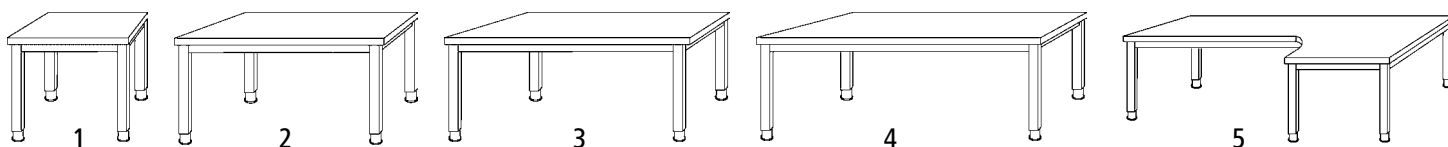

1-5 | Desks

- In four pallet colours
- With a sturdy steel frame
- Adjustable pedestal feet

Height adjustment range: 680 – 760 mm.
Depth: 800 mm. Worktop material: chipboard, melamine coated. Panel thickness: 25 mm.

Frame design: 4-legged frame. Frame colour: white aluminium, similar to RAL 9006. Frame material: steel, stove enamelled. Height adjustment. Type of height adjustment: manual.

Supplied flat pack – easy self-assembly.

		1	2	3	4	5
Width	mm	800	1200	1600	1800	2000
Worktop shape		square	rectangular	rectangular	rectangular	angled table
Free-form depth						1200
Worktop colour						
beech finish	Ref.	114 941 6F	114 942 6F	114 943 6F	114 945 6F	117 806 6F
	£	219.00	259.00	285.00	349.00	599.00
light grey	Ref.	114 921 6F	114 922 6F	114 923 6F	114 924 6F	117 805 6F
	£	219.00	259.00	285.00	349.00	599.00
maple finish	Ref.	114 962 6F	114 963 6F	114 964 6F	114 965 6F	117 807 6F
	£	219.00	259.00	285.00	349.00	599.00
white	Ref.	114 981 6F	114 982 6F	114 983 6F	114 984 6F	117 808 6F
	£	219.00	259.00	285.00	349.00	599.00

6-7 | Linking tops

Material: chipboard, melamine coated. Panel thickness: 25 mm. Interlocking angle: 90°.

Supplied flat pack – easy self-assembly.