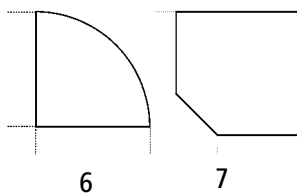

Height adjustment range: 680 – 760 mm.
Depth: 800 mm. Worktop material: chipboard, melamine coated. Panel thickness: 25 mm.

Frame design: 4-legged frame. Frame colour: white aluminium, similar to RAL 9006. Frame material: steel, stove enamelled. Height adjustment. Type of height adjustment: manual.

6-7 | Linking tops

Material: chipboard, melamine coated. Panel thickness: 25 mm. Interlocking angle: 90°.

Supplied flat pack – easy self-assembly.

| | | 6 | 7 |
|--------------------------------|------|----------------|--------------------------------------|
| Width | mm | 800 | 1200 |
| Depth | mm | 800 | 1200 |
| Shape | | quarter circle | trapezoidal shape |
| Fittings | | | additional support foot |
| Height adjustment range | | | 680 – 760 |
| Frame colour | | | white aluminium, similar to RAL 9006 |
| Worktop colour | | | |
| beech finish | Ref. | 117 810 6F | 117 815 6F |
| | £ | 159.00 | 299.00 |
| light grey | Ref. | 117 809 6F | 117 814 6F |
| | £ | 159.00 | 299.00 |
| maple finish | Ref. | 117 812 6F | 117 816 6F |
| | £ | 159.00 | 299.00 |
| white | Ref. | 117 813 6F | 117 817 6F |
| | £ | 159.00 | 299.00 |