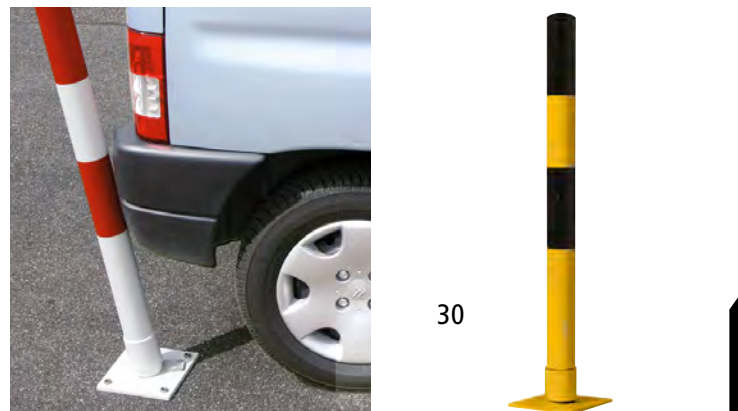

30 – 31 | Flexible barrier posts

- Made of tubular steel
- Ideal for confined spaces and tight manoeuvring situations
- Minimal risk of damage to vehicles

Height above ground: 1000 mm. Post dimensions: 76 mm. Material: steel. Finish: hot dip galvanised and painted. Design: folding. Design of head: round head. Tube form: round.

			30	31
Overall height				1000
Post colour	Type of mounting			
black	for bolting in place	Ref.		517 290 6F
yellow		£		285.00
black	for setting in concrete	Ref.	517 288 6F	
yellow		£	275.00	
red	for bolting in place	Ref.		517 289 6F
white		£		285.00
red	for setting in concrete	Ref.	517 287 6F	
white		£	275.00	

Free delivery to UK mainland for over 70,000 products!

SALES FREEPHONE 0800 0234 771

KAISER+KRAFT

797

WORKSHOP