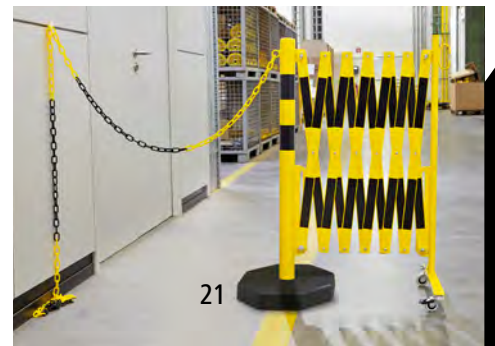

9–16 | Expanding barriers

- Cordon off dangerous areas quickly and effectively
- Robust and stable steel construction
- Folds-up quickly to save space

Material: steel. Height: 1000 mm. Design: extensible.
Floor clearance: 175 mm.

		9	10	11	12	13	14	15	16
Width	mm	300	335	335	390	430	430	1160	2340
Weight	kg	12	12	12	19	19	19	55	125
Extended length	mm	3600	3600	3600	4000	4000	4000	2 x 2000	2 x 8000
Fencing cross section	mm	25 x 4	25 x 4	25 x 4	40 x 5	40 x 5	40 x 5	40 x 5	40 x 5
Wheel fittings		2 swivel castors, 1 with wheel stop		4 swivel castors 2 with wheel stops	2 swivel castors, 1 with wheel stop		4 swivel castors 2 with wheel stops	4 swivel castors with wheel stops	12 swivel castors with wheel stops
Fittings		wall bracket and castors	support feet	castors	wall bracket and castors	support feet	castors	solid base and castors	solid base and castors
Colour									
red	Ref.	707 489 6F	517 243 6F	707 485 6F	707 492 6F	517 244 6F	707 487 6F	122 622 6F	122 623 6F
white	£	269.00	229.00	269.00	349.00	339.00	349.00	989.00	2650.00
yellow	Ref.	707 491 6F	517 245 6F	707 486 6F	707 493 6F	517 246 6F	707 488 6F	122 937 6F	122 938 6F
black	£	269.00	229.00	269.00	349.00	339.00	349.00	989.00	2650.00

17–24 | Barrier posts

- With expanding barrier
- Robust and stable steel construction
- Expands to max. 4 m

Material: steel. Height: 1000 mm. Design: extensible.
Floor clearance: 175 mm. Wheel fittings: 2 swivel castors,
1 with wheel stop.