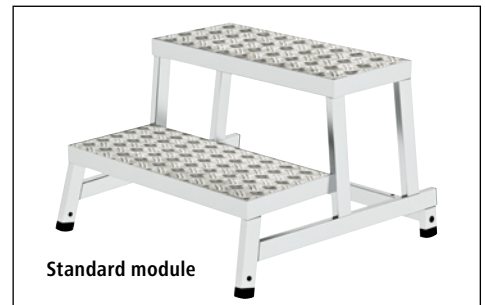

15

**Year
Guarantee**

Crossover module

EUROKRAFT
by KAISER+KRAFT *pro*

Standard module

Standard module + 3 x 3rd step module

Modular work platforms

- Particularly robust aluminium design made of welded rectangular rails
- Comfortable, non-slip ribbed sheet metal steps, width x depth 555 x 250 mm
- Secure footing due to non-slip plastic feet

Step depth: 250 mm. Step width: 555 mm. Access: single sided. Frame material: aluminium. Material of treads: corrugated sheet metal.

The standard module can be extended with up to three additional, screw-together modules to create individual steps or platforms.

Expansion modules can only be used with the standard module.

Easy assembly.

You can connect two work platforms with the crossover module, thus creating a walkway with access from both ends.

Crossover modules

EUROKRAFT
by KAISER+KRAFT *pro*

15

**Year
Guarantee**

Machine steps with steel grate

- Mobile on two fixed castors, wheel Ø 125 mm
- Welded aluminium pipe construction
- Non-slip plastic feet

Feature: mobile. Access: single sided. Platform width: 550 mm. Platform depth: 300 mm. Frame material: aluminium. Material of treads: steel grate. Wheel fittings: 2 fixed castors. Wheel Ø: 125 mm.