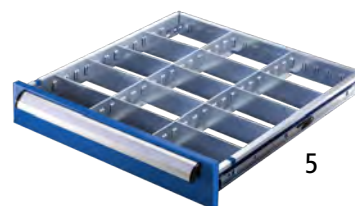

## 9–17 | Drawer cupboards with telescopic guides

- For light duty requirements in manufacturing and workshop
- Ideal for storage of light or medium weight parts
- Excellent price/performance ratio

Depth: 600 mm. Material: steel, powder coated. Body colour: light grey RAL 7035. Front colour: gentian blue RAL 5010. Lock type: central locking with cylinder lock. Drawer extension: 100%. Drawer guide: with drawers on ball bearing telescopic runners. Max. drawer load: 35 kg. Feature: can be labelled.

### 3 | Non-slip mats

Width: 660 mm. Depth: 560 mm. For width: 770 mm. For cupboard size: L.

3 | **Ref. 946 342 6F £ 28.90**

### 4 | Non-slip mats

Width: 490 mm. Depth: 560 mm. For width: 580 mm. For cupboard size: L.

4 | **Ref. 100 043 6F £ 23.90**

5

11

13

14