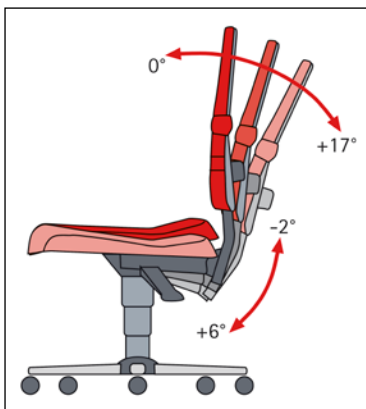

Seat mechanism: synchronous mechanism and adjustable seat inclination.
Type of height adjustment: gas spring. Frame material: tubular steel. Back rest height: 600 mm. Seat width: 450 mm. Seat depth: 430 mm.

Synchronous mechanism

WORKSHOP

Frame design			with castors	with floor glides	with floor glides and foot ring
Height adjustment range		mm	450 – 620	450 – 620	570 – 850
Seat and back rest material	Colour of covering	Feature	Ref.	Ref.	Ref.
fabric upholstery	blue	actively breathing comfortable	£	£	£
PU foam	black	sturdy anti-slip washable	Ref.	Ref.	Ref.
		comfortable	£	£	£
vinyl	black	washable comfortable	Ref.	Ref.	Ref.
			£	£	£
Accessories			Ref.	Ref.	Ref.
Arm rests			£	£	£