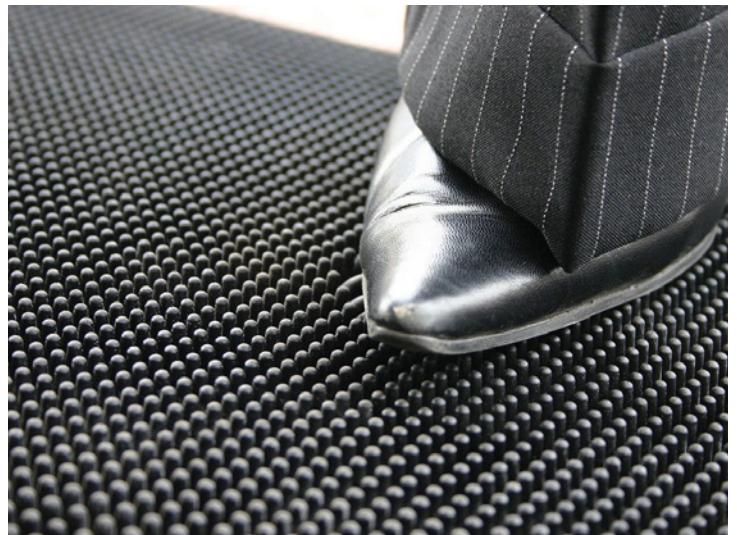

## Rubber all-weather matting

- All-weather matting for outdoor areas
- Flexible "fingers" efficiently remove dirt from shoes
- The mat features tapered edges all around

Height: 13 mm. Top side material: rubber. Bottom side material: rubber.  
 Colour: black. Weight: 8.9 kg/m<sup>2</sup>. Temperature resistance: -20 °C to +160 °C. Feature: UV resistant / non-slip / tapered.

Length	mm	800	1000	1500	1800
Width	mm	600	800	900	900
	Ref.	123 808 3H	123 809 3H	123 789 3H	123 810 3H
	£	37.50	71.00	143.00	143.00

Colour resistant

For outdoors

Slip resistant

## EAZYCARE ZONE entrance mats

- Environmentally friendly material, free from PVC and vinyl phthalates
- Combination of 3 functional zones in one mat
- Washable at 40 °C

Height: 8 mm. Top side material: polypropylene. Bottom side material: Purofin. Weight: 2.9 kg/m<sup>2</sup>. Temperature resistance: 0 °C to +40 °C. Feature: washable / tapered / non-fading.

## Entrance matting for indoor areas

- Environmentally friendly material, free from PVC and vinyl phthalates
- Easy to care for by vacuuming and shaking out
- Good fine dirt absorption capacity

Height: 7 mm. Top side material: polypropylene. Bottom side material: Purofin. Weight: 1.9 kg/m<sup>2</sup>. Temperature resistance: 0 °C to +40 °C. Feature: tapered / non-slip.