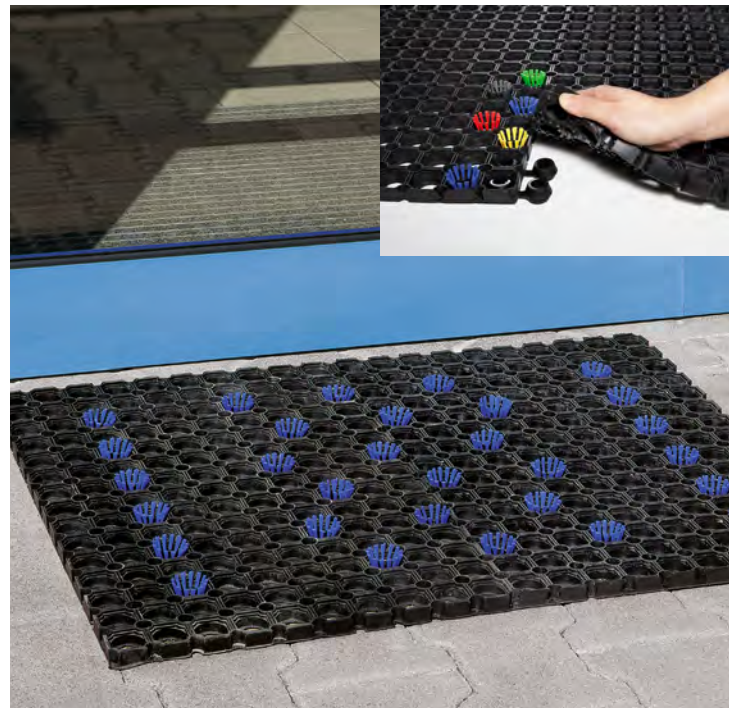

## 11 – 13 | Rubber ring mats

- For indoor and outdoor use – can be extended at will
- Non-slip
- Easy to clean

Height: 22 mm. Top side material: rubber. Bottom side material: rubber.  
 Colour: black. Weight: 13.6 kg/m<sup>2</sup>. Temperature resistance: –10 °C to +70 °C.  
 Feature: non-slip. Custom dimensions possible.

For outdoors

Slip resistant

Other dimensions and tapered edge strips available on request.

		11	12	13
<b>Length</b>	mm	600	1200	1500
Width	mm	400	800	1000
Number of holes	pcs.	150	600	864
Pack of	pcs.	3	1	1
	Ref.	907 147 6F	907 148 6F	907 149 6F
	£ / pack	38.90	64.90	94.90
<b>Accessories</b>				
Connecting clips	Ref.	907 157 6F	907 157 6F	907 157 6F
	£ / pack	29.90	29.90	29.90
Pack of		10 pcs.	10 pcs.	10 pcs.

## 14 | Coloured round brushes

- No more than half of the mat should be fitted
- Leave space for two rings at the edge
- Only fit every third ring with a brush

Weight: 0.17 kg. Pack of: 30.

		14
<b>Colour</b>		
black	Ref.	907 151 6F
	£ / pack	30.90
blue	Ref.	907 156 6F
	£ / pack	30.90
green	Ref.	907 152 6F
	£ / pack	30.90
grey	Ref.	907 153 6F
	£ / pack	30.90
red	Ref.	907 155 6F
	£ / pack	30.90
yellow	Ref.	907 150 6F
	£ / pack	30.90

## 15 – 21 | Olefin entrance matting

- For indoor use
- Extremely durable and easy to clean
- Very good dirt catching properties – especially when wet

Height: 7 mm. Top side material: Olefin. Bottom side material: vinyl.  
 Weight: 3.4 kg/m<sup>2</sup>. Temperature resistance: 0 °C to +40 °C.  
 Feature: non-fading / tapered.