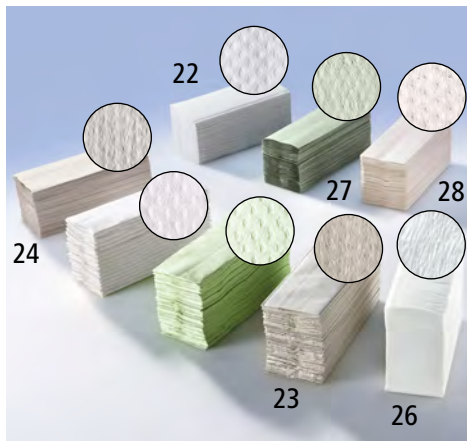

CWS

20–21 | Folding waste baskets

NEW