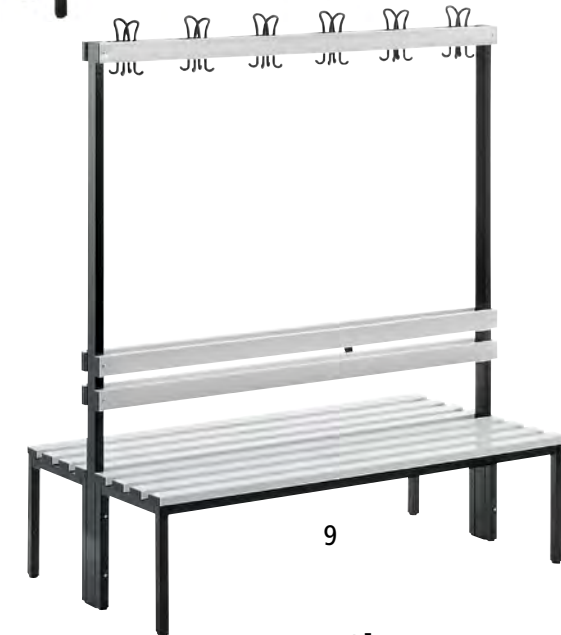

10–15 | Shoe storage shelves

- Bolted rectangular pipes 15 x 15 x 1.5 mm
- Height 15 mm, depth 230 mm

Depth: 230 mm. Height: 15 mm.

		10	11	12	13	14	15
Width	mm	1000	1000	1500	1500	2000	2000
Type		double sided	single sided	double sided	single sided	double sided	single sided
	Ref.	747 151 6F	747 147 6F	747 152 6F	747 148 6F	747 153 6F	747 150 6F
	£	94.90	49.90	125.00	57.90	145.00	69.90

Other frame colours available on request.