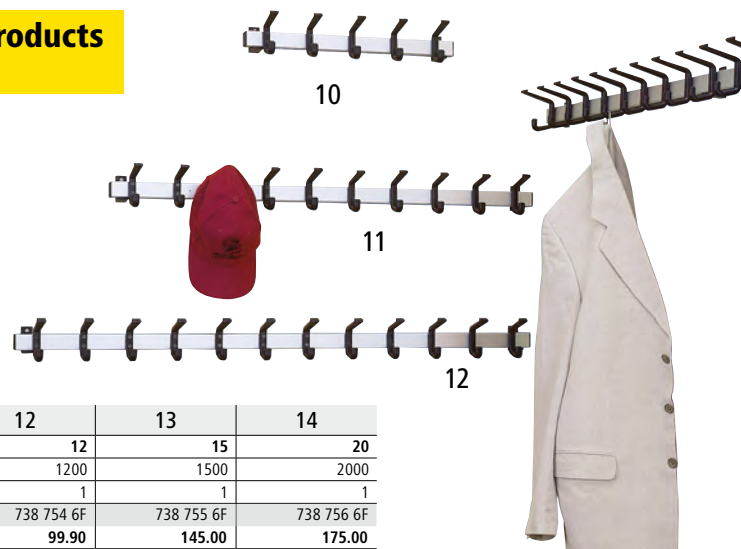

9–14 | Coat rails

- Max. hook load 90 kg
- Hook spacing 100 mm – high capacity
- Wall bracket made of black plastic

Material of strip: anodised aluminium. Colour of strip: silver. Hook material: plastic. Hook colour: black. Height: 90 mm. Depth: 120 mm. Hook spacing: 100 mm. Max. load per hook: 90 kg.

 **More products online!**

Custom lengths available on request.

		9	10	11	12	13	14
Number of coat hooks	pcs.	3	5	10	12	15	20
Length	mm	300	500	1000	1200	1500	2000
Pack of	pcs.	2	2	1	1	1	1
	Ref.	738 750 6F	738 752 6F	738 753 6F	738 754 6F	738 755 6F	738 756 6F
	£ / pack	62.90	104.90	89.90	99.90	145.00	175.00

15 | Cloakroom benches

- Stackable
- Hardwearing floor glides
- Sturdy tubular steel frame, diameter 25 mm

Seat height: 467 mm. Seat depth: 256 mm. Frame material: tubular steel, powder coated. Overall depth: 430 mm. Seat material: solid wood. Seat colour: natural. Seating: without back rest. Overall height: 467 mm. Bench type: without back rest / without shoe rack. Number of seat slats: 3. Frame design: tubular steel frame. Feature: stackable.

16–21 | Cloakroom benches

- Rectangular tubular steel 40 x 20 x 2 mm
- Bolted black end caps

Seat height: 400 mm. Frame colour: light grey RAL 7035. Frame material: rectangular tubing, painted. Seat material: WPC profile with PVC coating. Overall height: 400 mm. Bench type: without back rest / without shoe rack.