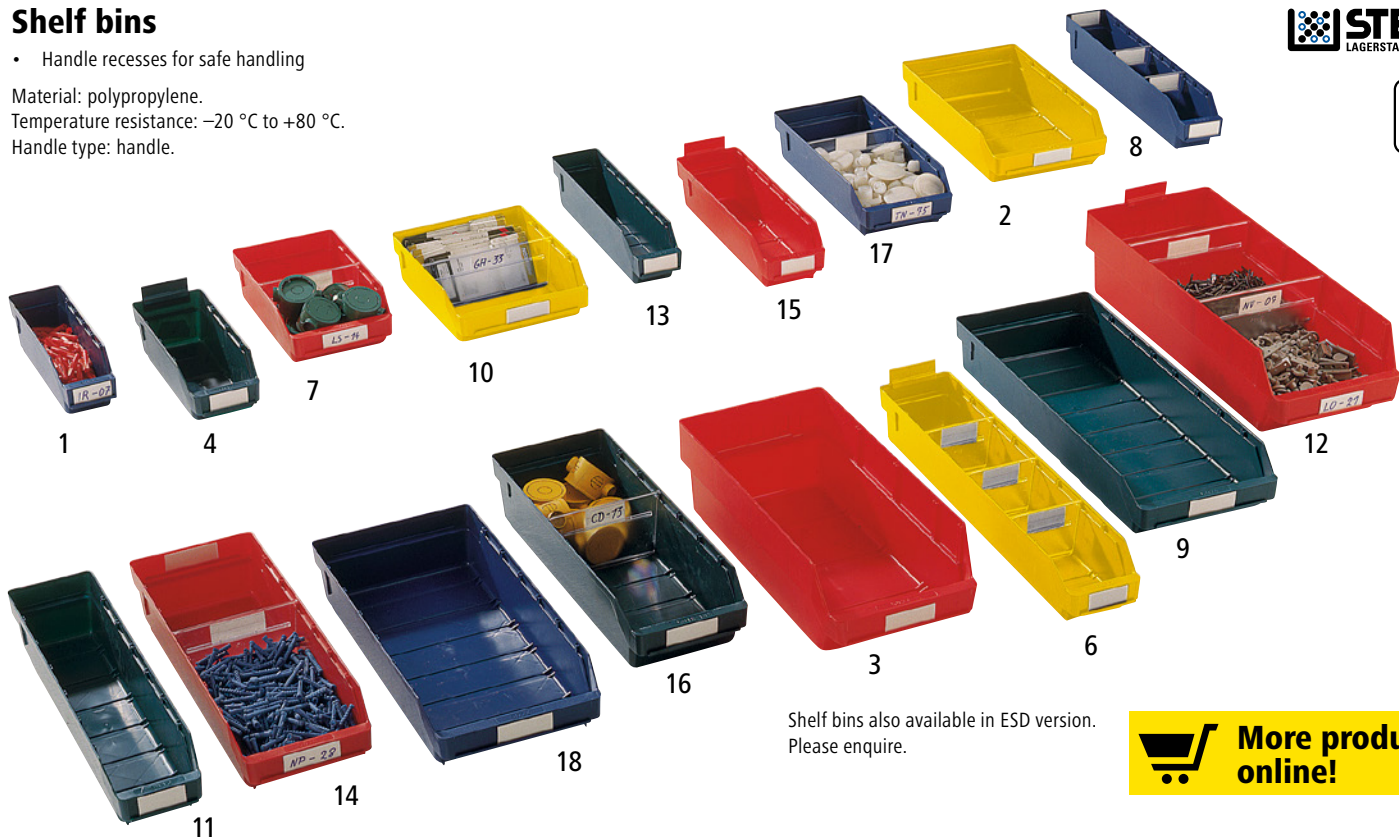

Shelf bins

• Handle recesses for safe handling

Material: polypropylene.

Temperature resistance: -20 °C to +80 °C.

Handle type: handle.

Shelf bins also available in ESD version. Please enquire.

		1	3	5	7	9	11	13	15	17
External length	mm	300	300	300	300	400	400	400	400	400
External width	mm	90	118	180	240	90	118	180	240	240
External height	mm	95	95	95	95	95	95	95	95	150
Pack of	pcs.	40	30	20	15	40	30	20	15	10
Colour										
blue	Ref.	▶705 566 3H	▶705 567 3H	▶705 568 3H	▶705 569 3H	▶705 570 3H	▶705 571 3H	▶705 572 3H	▶705 573 3H	▶705 574 3H
	£ / pack	149.00	149.00	123.00	94.00	207.00	181.00	149.00	137.00	137.00
green	Ref.	▶705 585 3H	▶705 587 3H	▶705 588 3H	▶705 589 3H	▶705 590 3H	▶705 591 3H	▶705 592 3H	▶705 593 3H	▶705 595 3H
	£ / pack	149.00	149.00	123.00	94.00	207.00	181.00	149.00	137.00	137.00
red	Ref.	▶705 605 3H	▶705 606 3H	▶705 607 3H	▶705 609 3H	▶705 610 3H	▶705 611 3H	▶705 612 3H	▶705 613 3H	▶705 782 3H
	£ / pack	149.00	149.00	123.00	94.00	207.00	181.00	149.00	137.00	137.00
yellow	Ref.	▶903 097 3H	▶903 098 3H	▶903 099 3H	▶903 100 3H	▶903 101 3H	▶903 102 3H	▶903 103 3H	▶903 104 3H	▶903 105 3H
	£ / pack	149.00	149.00	123.00	94.00	207.00	181.00	149.00	137.00	137.00
Accessories										
Cross dividers	Ref.	▶706 985 3H	▶706 986 3H	▶706 987 3H	▶706 988 3H	▶706 985 3H	▶706 986 3H	▶706 987 3H	▶706 988 3H	▶858 617 3H
	£ / pack	35.00	36.00	29.50	35.00	35.00	36.00	29.50	35.00	22.00
Pack of		50 pcs.	50 pcs.	25 pcs.	25 pcs.	50 pcs.	50 pcs.	25 pcs.	25 pcs.	10 pcs.

Pull-out stops

For height: 105 mm. Colour: natural white.
Pack of: 100.

▶Ref. 855 359 3H £/pack 69.00

Labels

Height: 30 mm. Pack of: 100.

Width: 60 mm.

▶Ref. 191 795 3H £/pack 17.50

Width: 75 mm.