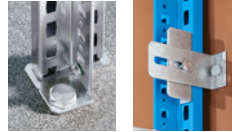

Boltless shelving units

- Easy plug-in assembly
- Easy height adjustment of shelves in 25 mm increments without screws or tools
- Shelves completely zinc plated

Design: plug in. Finish: zinc plated and plastic coated. Colour of uprights: light blue RAL 5012. Shelf height adjustment increments: 25 mm. Shelf colour: zinc plated. Shelf height: 40 mm.

Supplied complete with floor anchors (zinc plated steel footplates). Bolts and plugs not included.

External dimensions

Standard shelf unit / extension shelf unit

Shelf width + 60 mm / + 10 mm.

Shelf depth + 35 mm each.

Standard boltless shelving units, zinc plated

- Easy plug-in assembly
- Easy height adjustment of shelves in 25 mm increments without screws or tools
- Shelves completely zinc plated

Design: plug in. Finish: zinc plated. Colour of uprights: zinc plated. Shelf height adjustment increments: 25 mm. Shelf colour: zinc plated. Shelf unit design: single sided. Shelf height: 40 mm.