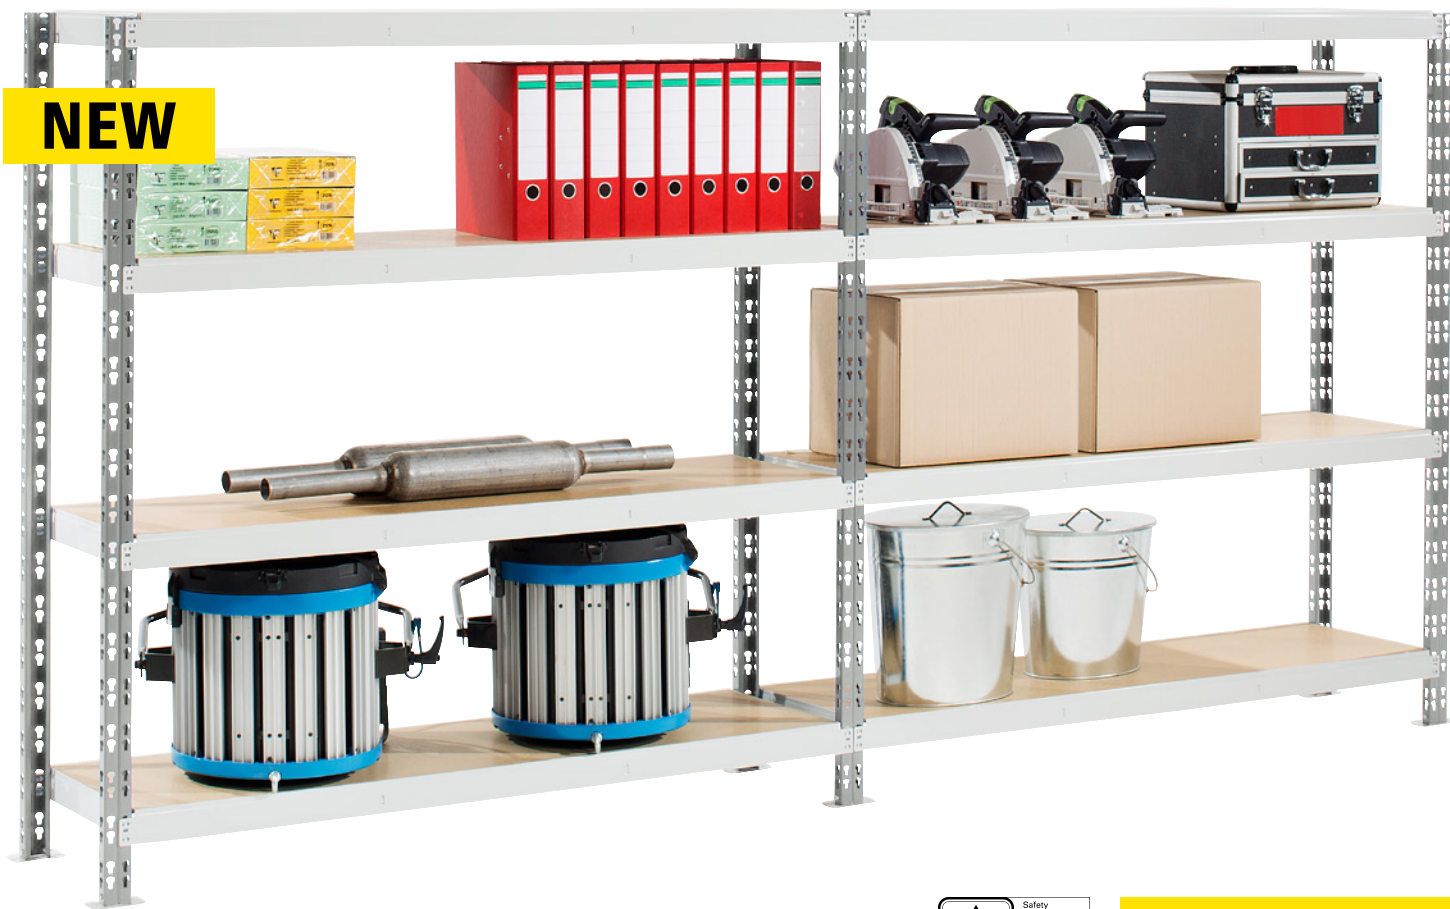

NEW

More products online!

Wide span boltless shelf units with chipboard shelves, RAL 7031

- Ideal price-performance ratio
- With high-quality plastic coating
- Ideal for the warehouse, office, archive, workshop

Colour of uprights: blue grey RAL 7031. Shelf unit design: single sided. Material: steel. Design: plug in. Shelf height adjustment increments: 75 mm. Max. shelf load: 200 kg. Shelf material: chipboard. Shelf width: 1500 mm.

The specified max. load values are applicable with uniform load distribution. Additional shelves may be used if the specified max. bay load is observed.

If the height of the shelf unit equals more than 5 times its depth, it must be secured against tipping with suitable floor or wall fasteners.