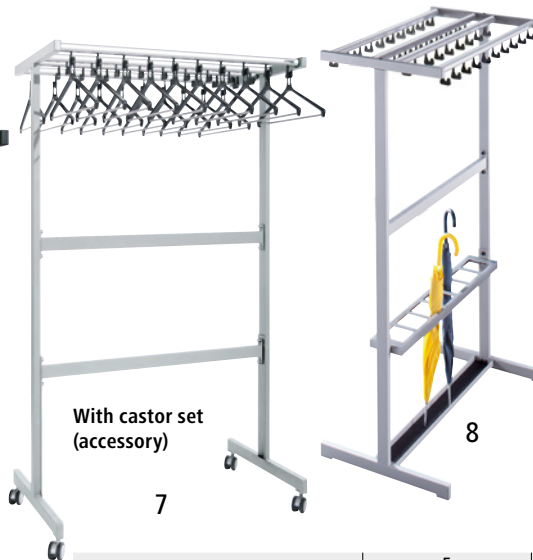

Width: 1000 mm. Number of coat hooks: 19. Frame material: steel, powder coated. Height: 1700 mm. Depth: 400 mm. Hook colour: charcoal. Hook material: plastic. Fittings: hat shelf.

Delivered partially assembled – easy final assembly.

Coat hangers

- Made of high quality plastic in the colour charcoal and trouser bar made of silver anodised aluminium

Material: plastic / aluminium. Colour: charcoal / silver. Fittings: with trouser bar. Pack of: 10.

5

With castor set (accessory) 7

8

Double sided coat rails

- Uprights and frames made of powder coated steel. Aluminium profiles, silver anodised, with hat shelf and 38 coat hooks
- Optionally available with or without umbrella holder and coat hangers
- Swivel castors with wheel stops (accessories) make the coat rails mobile for greater versatility

Width: 1000 mm. Number of coat hooks: 38. Frame material: steel, powder coated. Height: 1700 mm. Depth: 600 mm. Hook colour: charcoal. Hook material: plastic. Fittings: hat shelf.

Delivered partially assembled – easy final assembly.