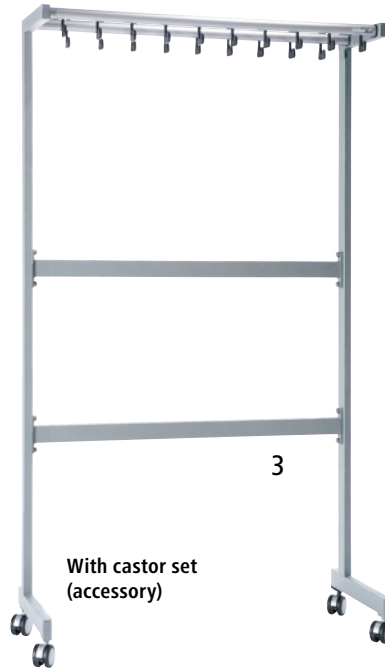

With umbrella stand 2

With castor set (accessory) 3

Single sided coat rails

- Uprights and frames made of powder coated steel. Aluminium profiles, silver anodised, with hat shelf and 19 coat hooks
- Optionally available with or without umbrella holder and coat hangers
- Swivel castors with wheel stops (accessories) make the coat rails mobile for greater versatility

Width: 1000 mm. Number of coat hooks: 19. Frame material: steel, powder coated. Height: 1700 mm. Depth: 400 mm. Hook colour: charcoal. Hook material: plastic. Fittings: hat shelf.

Delivered partially assembled – easy final assembly.

Coat hangers

- Made of high quality plastic in the colour charcoal and trouser bar made of silver anodised aluminium

Material: plastic / aluminium. Colour: charcoal / silver. Fittings: with trouser bar. Pack of: 10.

Width: 1000 mm. Number of coat hooks: 38. Frame material: steel, powder coated. Height: 1700 mm. Depth: 600 mm. Hook colour: charcoal. Hook material: plastic. Fittings: hat shelf.

Delivered partially assembled – easy final assembly.