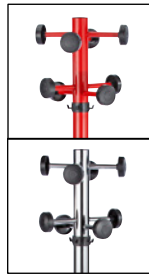

Coat stands

- Stable and robust tubular steel stand, Ø approx. 50 mm with real marble base for heavy duty loads
- 8 rounded hook heads provide a firm hold and protect clothing

Number of coat hooks: 8. Height: 1700 mm. Max. Ø: 300 mm. Umbrella holder. Umbrella holder material: plastic. Umbrella holder colour: black. Weight: 9.8 kg. Hook colour: black. Fittings: drip tray. Base material: marble. Max. load: 30 kg.

Frame material: steel, powder coated. Frame colour: black.

► Ref. 520 990 3H £ 107.00

Frame material: steel, powder coated. Frame colour: red.

► Ref. 520 991 3H £ 107.00

Frame material: steel, chrome plated. Frame colour: chrome.

► Ref. 520 992 3H £ 139.00

Coat stands

- Tubular steel upright, high quality powder coating
- With umbrella holder and heavy, concrete-filled base

Frame material: steel, powder coated. Frame colour: aluminium silver. Height: 1800 mm. Umbrella holder. Umbrella holder colour: aluminium silver. Hook colour: aluminium silver. Base material: concrete. Colour of foot: silver.

Material: stainless steel. Colour: stainless steel.

Length: 460 mm. Diameter: 8/10 mm. Height: 170 mm. Pack of: 3.

► Ref. 113 838 3H £/pack 77.00

Coat stands

- Tubular steel upright, high quality powder coating
- With umbrella holder and heavy, concrete-filled base