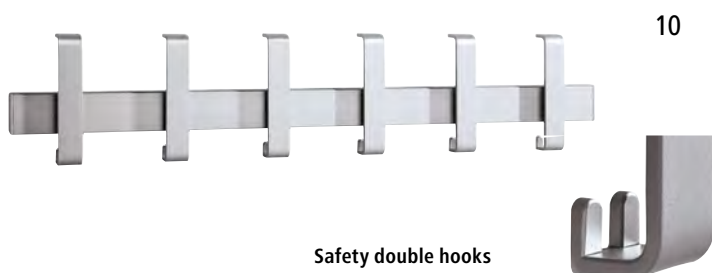

Robust hooks

EUROKRAFT
by KAISER+KRAFT *basic*

1–6 | Coat rails

- Robust hooks made of black plastic with high capacity

Material of strip: steel, powder coated.

Colour of strip: white aluminium RAL 9006.

Hook material: plastic. Hook colour: black. Height: 120 mm.

9 | Coat rail

- Extra wide coat rail, very sturdy design made of tubular steel with Ø 30 mm tubular rail
- Mobile, rolls on swivel castors

Width: 1780 mm. Frame material: steel, powder coated.

Frame colour: white aluminium RAL 9006. Height: 1710 mm.

Depth: 530 mm. Weight: 12 kg. Wheel fittings: 4 double swivel castors with wheel stops.

9 | Ref. 508 739 6F £ 429.00

Safety double hooks

10 | Safety wall mounted coat racks

- Coat rack element with safety double hooks facing inwards to prevent accidents
- 6 throw over hooks and 12 individual hooks made of techno-polymer
- This coat rack fulfils statutory accident insurance requirements and is thus also suitable for use in public buildings

Width: 950 mm. Number of coat hooks: 6.

Material of strip: tubular steel, powder coated. Colour of strip: aluminium silver. Hook material: plastic. Hook colour: aluminium silver. Depth: 190 mm. Design of hooks: inside. Wall spacing: 80 mm. Type: coat rack unit.