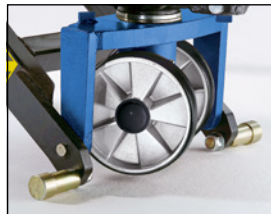

### High-lift pallet trucks

- Lift, move and deploy loads
- Work at an ideal height
- QuickLift

Max. load: 1000 kg. Lifting range: 85 – 800 mm. Lift drive: manual hydraulics. Fork length: 1140 mm. Fork width: 162 mm. Distance across forks: 520 mm. Length: 1475 mm. Width: 520 mm. Height: 1260 mm. Steering radius: 180 °. Mobile up to lifting height: 400 mm. Lift per pump stroke with QuickLift: 25 mm. Lift per pump stroke: 10 mm. Steering wheel material: polyurethane. Steering wheel diameter: 150 mm. Steering wheel width: 40 mm. Fork roller material: polyurethane. Fork roller version: single. Fork roller diameter: 75 mm. Fork roller width: 50 mm. Colour: signal red RAL 3001. Finish: powder coated. Feature: manual / mobile. Fittings: QuickLift.

► Ref. 480 552 3H £ 769.00

Convenient electro-hydraulic system

Additional supports

In lowered position

QUIPO

★★★

### High-lift pallet trucks

- Lift, move and deploy loads
- Work at an ideal height
- QuickLift

Fork width: 160 mm. Distance across forks: 560 mm. Width: 560 mm. Mobile up to lifting height: 400 mm. Steering wheel material: polyurethane. Steering wheel diameter: 180 mm. Fork roller material: polyurethane. Fork roller version: single. Fork roller diameter: 75 mm. Fork roller width: 75 mm. Colour: melon yellow RAL 1028. Finish: powder coated. Feature: manual / mobile. Fittings: QuickLift.