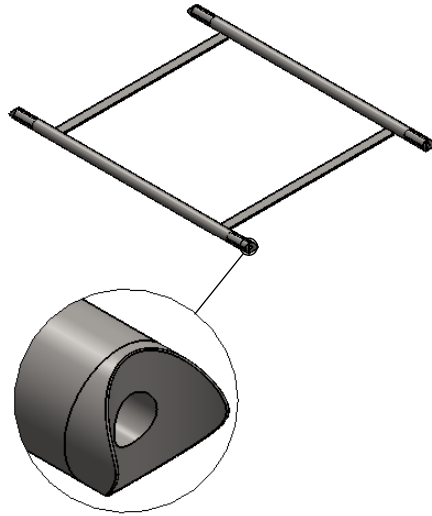

## KM1620

1.Leg  
2Pcs

2.Frame shelf  
3Pcs

3.Swivel wheel with brake  
5377PJP125P30-11GR  
2Pcs

4.Swivel wheel without brake  
5370PJP125P30-11GR  
2Pcs

5.Round head bolt M8x60 12Pcs

6.Round head bolt M10x30 & Lock washer 4Set

7.Hex key 5mm 1Pc

8.Hex key 6mm 1Pc