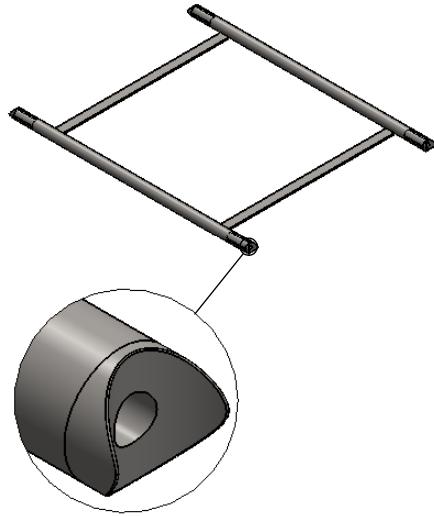

## KM1620

1.Leg  
2Pcs

2.Frame shelf  
3Pcs

3.Swivel wheel with brake  
5377PJP125P30-11GR  
2Pcs

4.Swivel wheel without brake  
5370PJP125P30-11GR  
2Pcs

5.Round head bolt M8x60 12Pcs

6.Round head bolt M10x30 & Lock washer 4Set

7.Hex key 5mm 1Pc

8.Hex key 6mm 1Pc