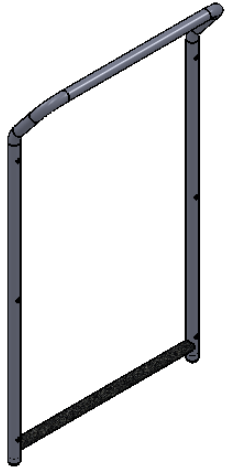

## KM1620

1.Leg  
2Pcs

2.Frame shelf  
3Pcs

3.Swivel wheel with brake  
5377PJP125P30-11GR  
2Pcs

4.Swivel wheel without brake  
5370PJP125P30-11GR  
2Pcs

5.Round head bolt M8x60 12Pcs

6.Round head bolt M10x30 & Lock washer 4Set

7.Hex key 5mm 1Pc

8.Hex key 6mm 1Pc