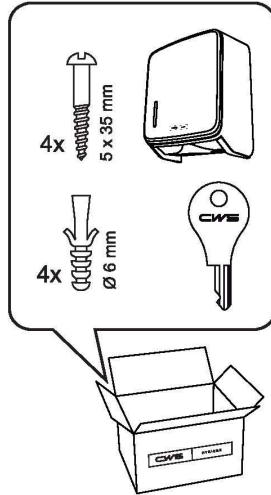

CWS PureLine Paper Lock / Art. 1700395  
 CWS PureLine Paper Snap Fastener / Art. 1700396

1.

2.

3.