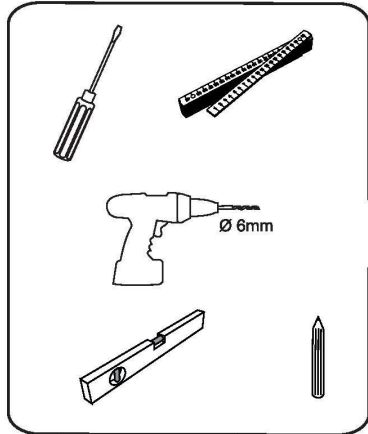

CWS PureLine Paper Lock / Art. 1700395  
 CWS PureLine Paper Snap Fastener / Art. 1700396

1.

2.

3.