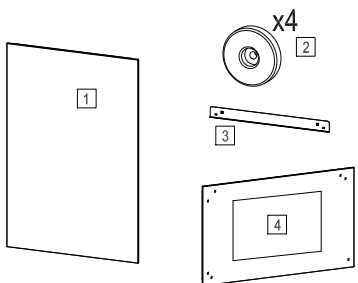

5min

x1

SKINWHITEBOARD

HOJA INSTRUCCIONES
INSTRUCTIONS LEAFLET
BEDIENUNGSANLEITUNG

RD-6420R 750x1150mm

RD-6421R 980x1480mm

RD-6820R 750x1150mm

RD-6821R 980x1480mm