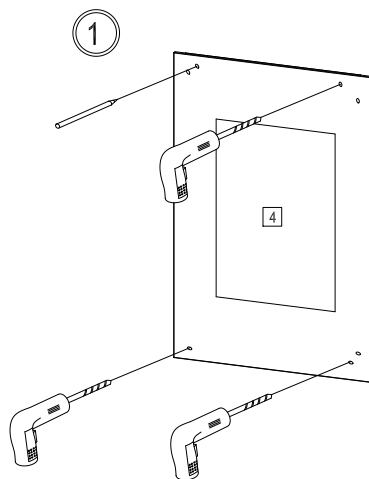

No limpiar nunca con alcohol ni con productos abrasivos: la superficie de la pizarra podría dañarse irreversiblemente. Pizarra sólo para borrado en seco. No utilizar rotuladores permanentes.

Con un simple paño húmedo será suficiente para limpiar la superficie de trabajo y eliminar los residuos de rotulador.

No existen advertencias de seguridad específicas

Este producto no requiere una atención especial en su uso ni un conocimiento básico de sus partes por lo que su uso está libre de cualquier advertencia de seguridad

Dry wipe surface. Never clean it with alcohol or abrasive products as the surface may be damaged.

Do not use permanent makers.

Please use a wet cloth to erase the surface.

This product do not need any especial attention in the use or basic knowledge of its parts for its use is free of any security advertise

Oberfläche trocken abwischbar. Keinesfalls alkoholhaltige oder scheuernde Reinigungsmittel verwenden.

Bitte zur Reinigung nur ein weiches, feuchtes Tuch verwenden.

Keine Permanentmarker verwenden.

Dieser Artikel benötigt keine speziellen

Anwendungskennnisse und unterliegt keinen besonderen Sicherheitshinweisen.