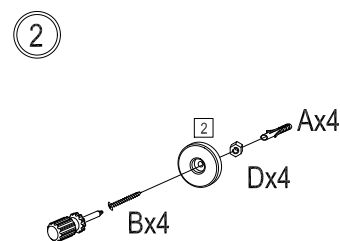

No limpiar nunca con alcohol ni con productos abrasivos: la superficie de la pizarra podría dañarse irreversiblemente. Pizarra sólo para borrado en seco. No utilizar rotuladores permanentes.

Con un simple paño húmedo será suficiente para limpiar la superficie de trabajo y eliminar los residuos de rotulador.

No existen advertencias de seguridad específicas

Este producto no requiere una atención especial en su uso ni un conocimiento básico de sus partes por lo que su uso está libre de cualquier advertencia de seguridad

Dry wipe surface. Never clean it with alcohol or abrasive products as the surface may be damaged.

Do not use permanent makers.

Please use a wet cloth to erase the surface.

This product do not need any especial attention in the use or basic knowledge of its parts for its use is free of any security advertise

Oberfläche trocken abwischbar. Keinesfalls alkoholhaltige oder scheuernde Reinigungsmittel verwenden.

Bitte zur Reinigung nur ein weiches, feuchtes Tuch verwenden.

Keine Permanentmarker verwenden.

Dieser Artikel benötigt keine speziellen

Anwendungskennnisse und unterliegt keinen besonderen Sicherheitshinweisen.