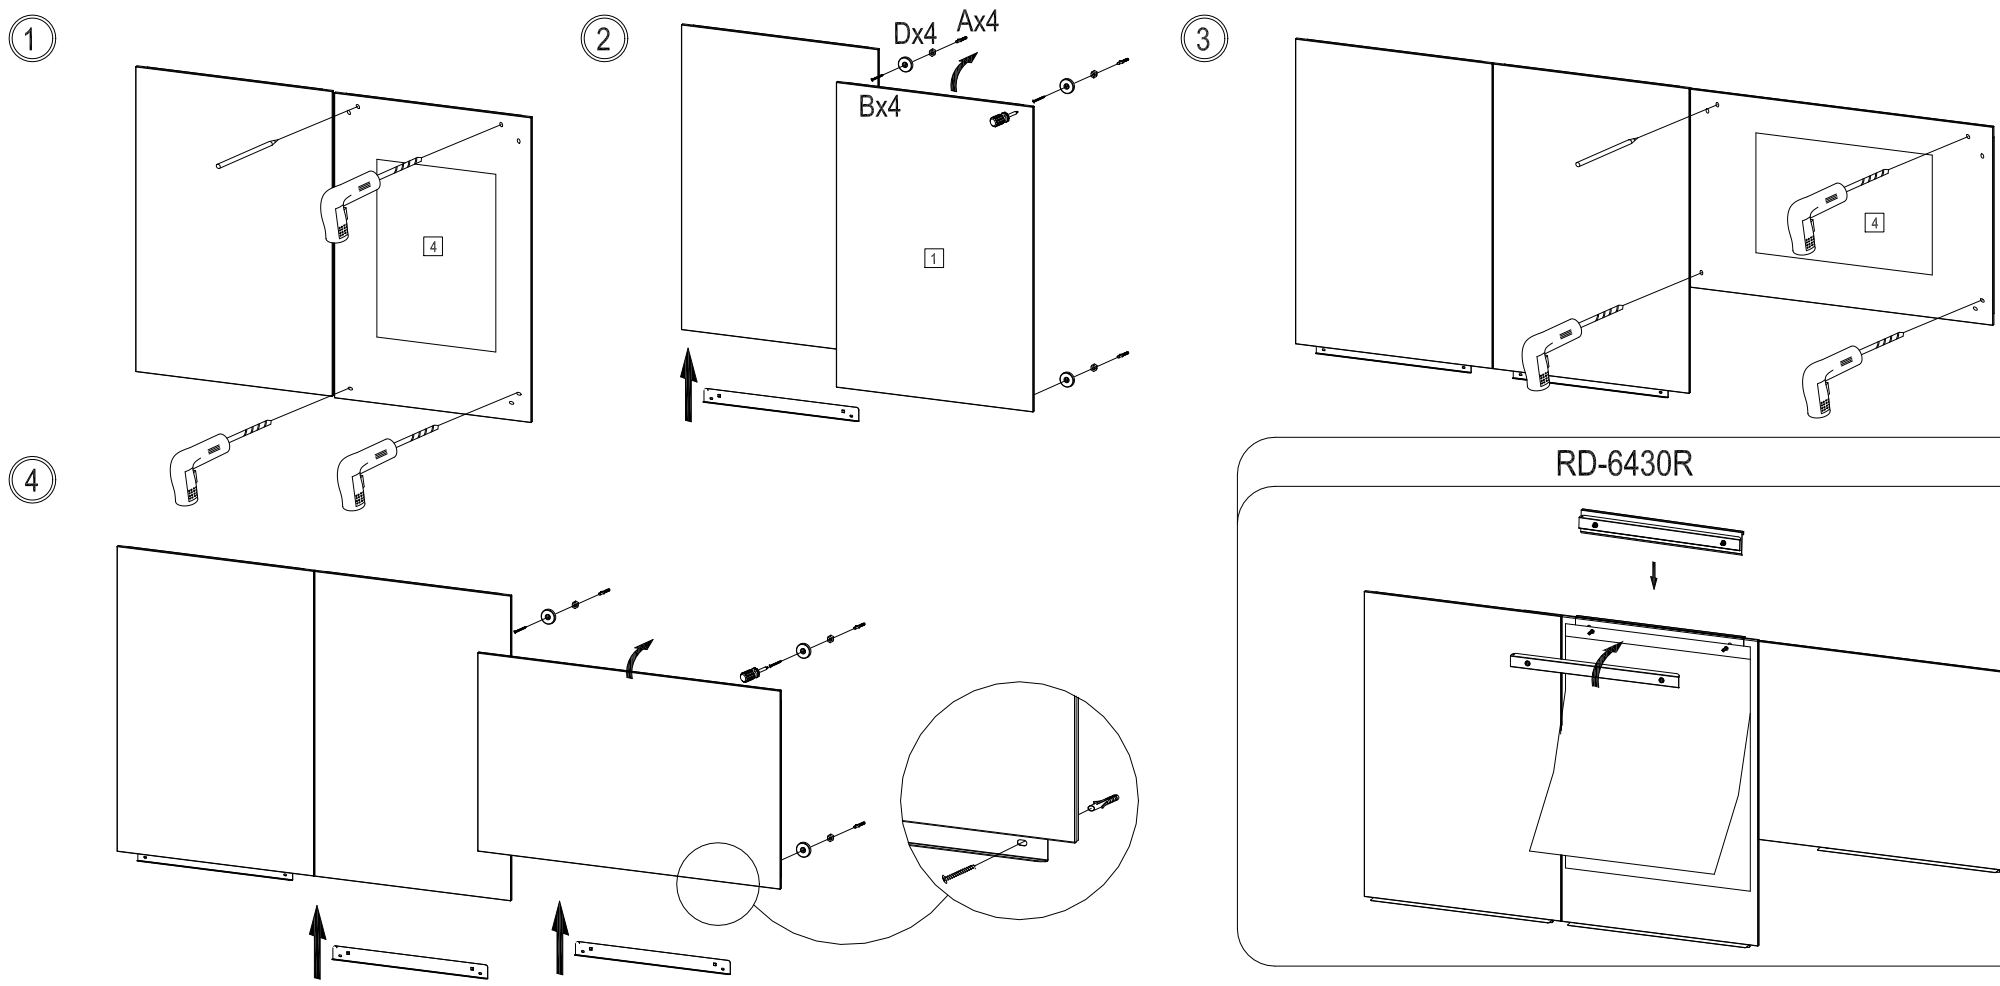

COMBINACIONES / COMBINATIONS