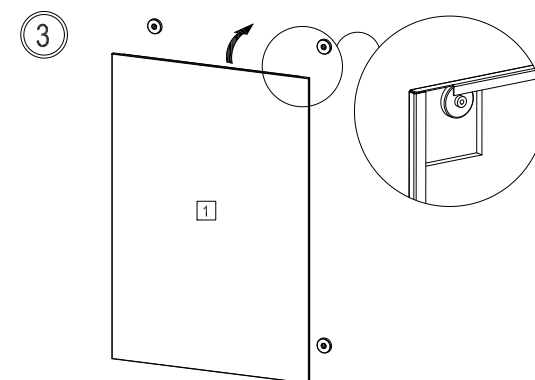

No limpiar nunca con alcohol ni con productos abrasivos: la superficie de la pizarra podría dañarse irreversiblemente. Pizarra sólo para borrado en seco. No utilizar rotuladores permanentes.

Con un simple paño húmedo será suficiente para limpiar la superficie de trabajo y eliminar los residuos de rotulador.

No existen advertencias de seguridad específicas

Este producto no requiere una atención especial en su uso ni un conocimiento básico de sus partes por lo que su uso está libre de cualquier advertencia de seguridad

Dry wipe surface. Never clean it with alcohol or abrasive products as the surface may be damaged.

Do not use permanent makers.

Please use a wet cloth to erase the surface.

This product do not need any especial attention in the use or basic knowledge of its parts for its use is free of any security advertise

Oberfläche trocken abwischbar. Keinesfalls alkoholhaltige oder scheuernde Reinigungsmittel verwenden.

Bitte zur Reinigung nur ein weiches, feuchtes Tuch verwenden.

Keine Permanentmarker verwenden.

Dieser Artikel benötigt keine speziellen

Anwendungskennnisse und unterliegt keinen besonderen Sicherheitshinweisen.