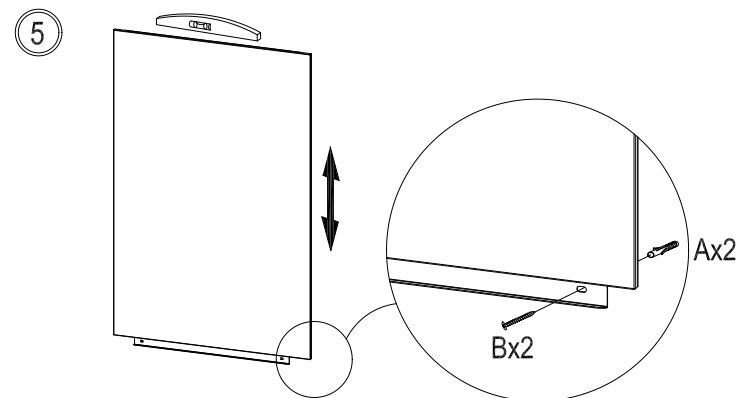

No limpiar nunca con alcohol ni con productos abrasivos: la superficie de la pizarra podría dañarse irreversiblemente. Pizarra sólo para borrado en seco. No utilizar rotuladores permanentes.

Con un simple paño húmedo será suficiente para limpiar la superficie de trabajo y eliminar los residuos de rotulador.

No existen advertencias de seguridad específicas

Este producto no requiere una atención especial en su uso ni un conocimiento básico de sus partes por lo que su uso está libre de cualquier advertencia de seguridad

Dry wipe surface. Never clean it with alcohol or abrasive products as the surface may be damaged.

Do not use permanent makers.

Please use a wet cloth to erase the surface.

This product do not need any especial attention in the use or basic knowledge of its parts for its use is free of any security advertise

Oberfläche trocken abwischbar. Keinesfalls alkoholhaltige oder scheuernde Reinigungsmittel verwenden.

Bitte zur Reinigung nur ein weiches, feuchtes Tuch verwenden.

Keine Permanentmarker verwenden.

Dieser Artikel benötigt keine speziellen

Anwendungskennnisse und unterliegt keinen besonderen Sicherheitshinweisen.