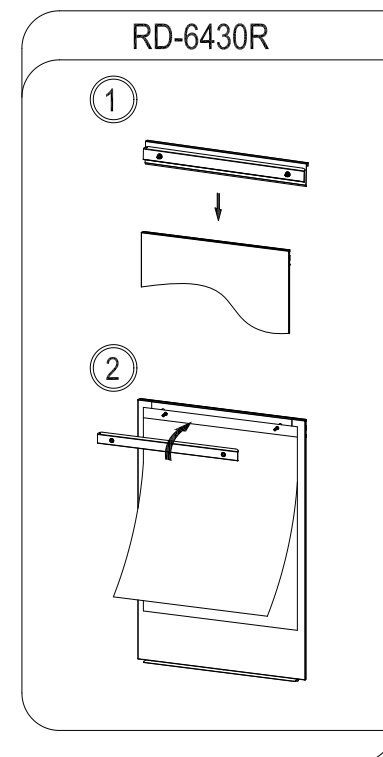

No limpiar nunca con alcohol ni con productos abrasivos: la superficie de la pizarra podría dañarse irreversiblemente. Pizarra sólo para borrado en seco. No utilizar rotuladores permanentes.

Con un simple paño húmedo será suficiente para limpiar la superficie de trabajo y eliminar los residuos de rotulador.

No existen advertencias de seguridad específicas

Este producto no requiere una atención especial en su uso ni un conocimiento básico de sus partes por lo que su uso está libre de cualquier advertencia de seguridad

Dry wipe surface. Never clean it with alcohol or abrasive products as the surface may be damaged.

Do not use permanent makers.

Please use a wet cloth to erase the surface.

This product do not need any especial attention in the use or basic knowledge of its parts for its use is free of any security advertise

Oberfläche trocken abwischbar. Keinesfalls alkoholhaltige oder scheuernde Reinigungsmittel verwenden.

Bitte zur Reinigung nur ein weiches, feuchtes Tuch verwenden.

Keine Permanentmarker verwenden.

Dieser Artikel benötigt keine speziellen

Anwendungskennnisse und unterliegt keinen besonderen Sicherheitshinweisen.