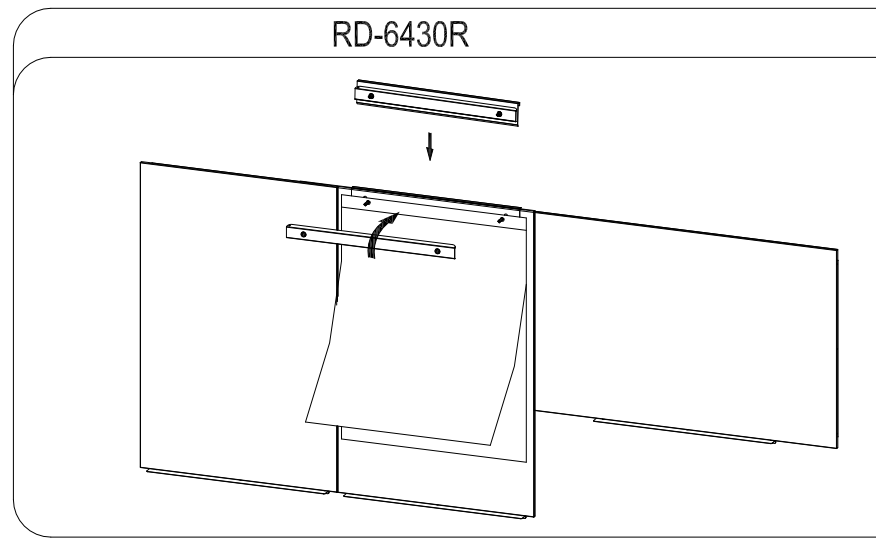

COMBINACIONES / COMBINATIONS